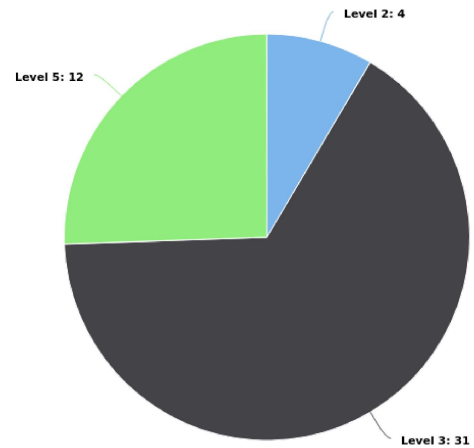

Downtown Roseville Patrol Incident Analysis
02/16/2026 - 03/17/2026

Multi-dimension Overview

02/16/2026 - 03/17/2026

Incident Category

Account

On-Premise Site Location

Year / Month

Day of Week

Incident Severity Level (1-5)

Multi-dimension Overview

02/16/2026 - 03/17/2026

Hours of Day

Incident Category by Day of Week

02/16/2026 - 03/17/2026

Incident Category	Sun	Mon	Tue	Wed	Thu	Fri	Sat	Total
Trespass - Loitering	1		2		8	5	4	20
Found Property		2	2					4
Illegal Dumping / Litter			1			1		2
Trespass - Camping	1	3		3			1	8
Assistance - Person					1	1	1	3
Vandalism		1				2	1	4
Suspicious Vehicle			1	2				3
Parking Violation					1		2	3
Total	2	6	6	5	10	9	9	47

Incident Category by Month

02/16/2026 - 03/17/2026

Incident Category	Feb	Mar	Total
Trespass - Loitering	11	9	20
Found Property	1	3	4
Illegal Dumping / Litter		2	2
Trespass - Camping	5	3	8
Assistance - Person	1	2	3
Vandalism	2	2	4
Suspicious Vehicle	3		3
Parking Violation	2	1	3
Total	25	22	47