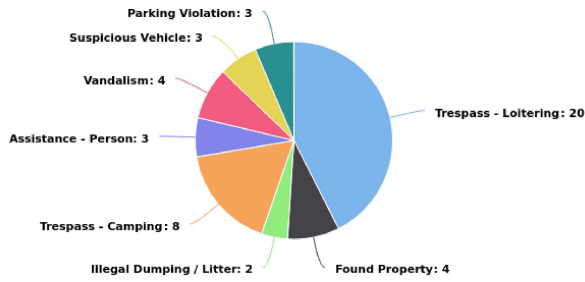

Downtown Roseville Patrol Incident Analysis
02/16/2026 - 03/17/2026

Multi-dimension Overview

02/16/2026 - 03/17/2026

Incident Category

Account

On-Premise Site Location

Year / Month

Day of Week

Incident Severity Level (1-5)

Multi-dimension Overview

02/16/2026 - 03/17/2026

Hours of Day

Incident Category by Day of Week

02/16/2026 - 03/17/2026

Incident Category	Sun	Mon	Tue	Wed	Thu	Fri	Sat	Total
Trespass - Loitering	1		2		8	5	4	20
Found Property		2	2					4
Illegal Dumping / Litter			1			1		2
Trespass - Camping	1	3		3			1	8
Assistance - Person					1	1	1	3
Vandalism		1				2	1	4
Suspicious Vehicle			1	2				3
Parking Violation					1		2	3
Total	2	6	6	5	10	9	9	47

Incident Category by Month

02/16/2026 - 03/17/2026

Incident Category	Feb	Mar	Total
Trespass - Loitering	11	9	20
Found Property	1	3	4
Illegal Dumping / Litter		2	2
Trespass - Camping	5	3	8
Assistance - Person	1	2	3
Vandalism	2	2	4
Suspicious Vehicle	3		3
Parking Violation	2	1	3
Total	25	22	47