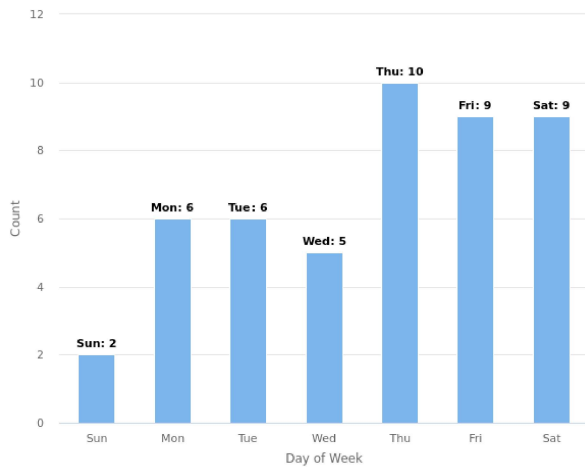

Downtown Roseville Patrol Incident Analysis
02/16/2026 - 03/17/2026

Multi-dimension Overview

02/16/2026 - 03/17/2026

Incident Category

Account

On-Premise Site Location

Year / Month

Day of Week

Incident Severity Level (1-5)

Multi-dimension Overview

02/16/2026 - 03/17/2026

Hours of Day

Incident Category by Day of Week

02/16/2026 - 03/17/2026

Incident Category	Sun	Mon	Tue	Wed	Thu	Fri	Sat	Total
Trespass - Loitering	1		2		8	5	4	20
Found Property		2	2					4
Illegal Dumping / Litter			1			1		2
Trespass - Camping	1	3		3			1	8
Assistance - Person					1	1	1	3
Vandalism		1				2	1	4
Suspicious Vehicle			1	2				3
Parking Violation					1		2	3
Total	2	6	6	5	10	9	9	47

Incident Category by Month

02/16/2026 - 03/17/2026

Incident Category	Feb	Mar	Total
Trespass - Loitering	11	9	20
Found Property	1	3	4
Illegal Dumping / Litter		2	2
Trespass - Camping	5	3	8
Assistance - Person	1	2	3
Vandalism	2	2	4
Suspicious Vehicle	3		3
Parking Violation	2	1	3
Total	25	22	47