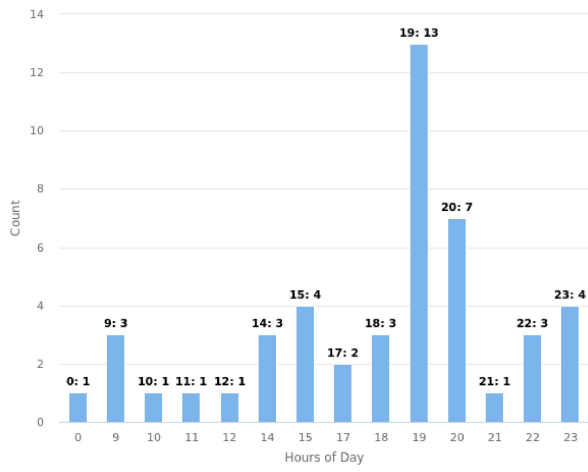

Incident Severity Level (1-5)

Multi-dimension Overview

02/16/2026 - 03/17/2026

Hours of Day

Incident Category by Day of Week

02/16/2026 - 03/17/2026

Incident Category	Sun	Mon	Tue	Wed	Thu	Fri	Sat	Total
Trespass - Loitering	1		2		8	5	4	20
Found Property		2	2					4
Illegal Dumping / Litter			1			1		2
Trespass - Camping	1	3		3			1	8
Assistance - Person					1	1	1	3
Vandalism		1				2	1	4
Suspicious Vehicle			1	2				3
Parking Violation					1		2	3
Total	2	6	6	5	10	9	9	47

Incident Category by Month

02/16/2026 - 03/17/2026

Incident Category	Feb	Mar	Total
Trespass - Loitering	11	9	20
Found Property	1	3	4
Illegal Dumping / Litter		2	2
Trespass - Camping	5	3	8
Assistance - Person	1	2	3
Vandalism	2	2	4
Suspicious Vehicle	3		3
Parking Violation	2	1	3
Total	25	22	47