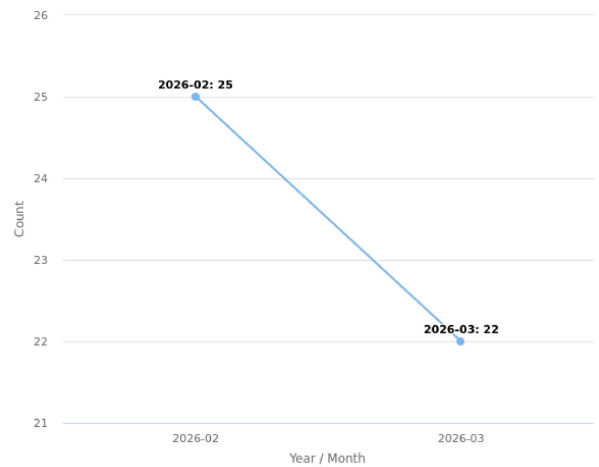

Downtown Roseville Patrol Incident Analysis
02/16/2026 - 03/17/2026

Multi-dimension Overview

02/16/2026 - 03/17/2026

Incident Category

Account

On-Premise Site Location

Year / Month

Day of Week

Incident Severity Level (1-5)

Multi-dimension Overview

02/16/2026 - 03/17/2026

Hours of Day

Incident Category by Day of Week

02/16/2026 - 03/17/2026

Incident Category	Sun	Mon	Tue	Wed	Thu	Fri	Sat	Total
Trespass - Loitering	1		2		8	5	4	20
Found Property		2	2					4
Illegal Dumping / Litter			1			1		2
Trespass - Camping	1	3		3			1	8
Assistance - Person					1	1	1	3
Vandalism		1				2	1	4
Suspicious Vehicle			1	2				3
Parking Violation					1		2	3
Total	2	6	6	5	10	9	9	47