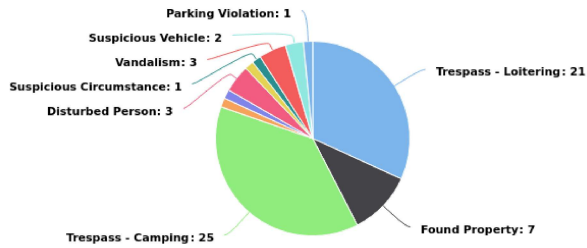

Downtown Roseville Patrol Incident Analysis
03/15/2026 - 04/15/2026

Multi-dimension Overview

03/15/2026 - 04/15/2026

Incident Category

Account

On-Premise Site Location

Year / Month

Day of Week

Incident Severity Level (1-5)

Multi-dimension Overview

03/15/2026 - 04/15/2026

Hours of Day

Incident Category by Day of Week

03/15/2026 - 04/15/2026

Incident Category	Sun	Mon	Tue	Wed	Thu	Fri	Sat	Total
Trespass - Loitering	1	2	2		2	8	6	21
Found Property	1	2	3	1				7
Trespass - Camping	5	4	6	6		4		25
Trespass - Rummaging		1						1
Assault / Battery							1	1
Disturbed Person				1			2	3
Threats / Harassment						1		1
Suspicious Circumstance		1						1
Vandalism			1			2		3
Suspicious Vehicle	1		1					2
Parking Violation							1	1
Total	8	10	13	8	2	15	10	66

Incident Category by Month

03/15/2026 - 04/15/2026

Incident Category	Mar	Apr	Total
Trespass - Loitering	3	18	21
Found Property	4	3	7
Trespass - Camping	16	9	25
Trespass - Rummaging		1	1
Assault / Battery	1		1
Disturbed Person	3		3
Threats / Harassment		1	1
Suspicious Circumstance		1	1
Vandalism	1	2	3
Suspicious Vehicle	1	1	2
Parking Violation		1	1
Total	29	37	66