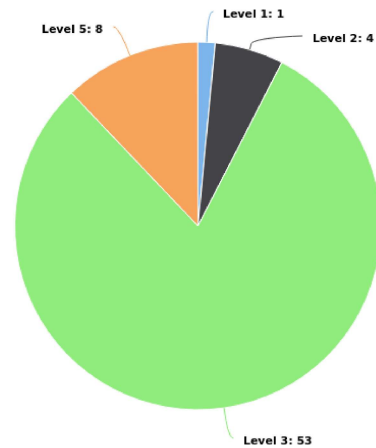

Downtown Roseville Patrol Incident Analysis
03/15/2026 - 04/15/2026

Multi-dimension Overview

03/15/2026 - 04/15/2026

Incident Category

Account

On-Premise Site Location

Year / Month

Day of Week

Incident Severity Level (1-5)

Multi-dimension Overview

03/15/2026 - 04/15/2026

Hours of Day

Incident Category by Day of Week

03/15/2026 - 04/15/2026

Incident Category	Sun	Mon	Tue	Wed	Thu	Fri	Sat	Total
Trespass - Loitering	1	2	2		2	8	6	21
Found Property	1	2	3	1				7
Trespass - Camping	5	4	6	6		4		25
Trespass - Rummaging		1						1
Assault / Battery							1	1
Disturbed Person				1			2	3
Threats / Harassment						1		1
Suspicious Circumstance		1						1
Vandalism			1			2		3
Suspicious Vehicle	1		1					2
Parking Violation							1	1
Total	8	10	13	8	2	15	10	66

Incident Category by Month

03/15/2026 - 04/15/2026

Incident Category	Mar	Apr	Total
Trespass - Loitering	3	18	21
Found Property	4	3	7
Trespass - Camping	16	9	25
Trespass - Rummaging		1	1
Assault / Battery	1		1
Disturbed Person	3		3
Threats / Harassment		1	1
Suspicious Circumstance		1	1
Vandalism	1	2	3
Suspicious Vehicle	1	1	2
Parking Violation		1	1
Total	29	37	66