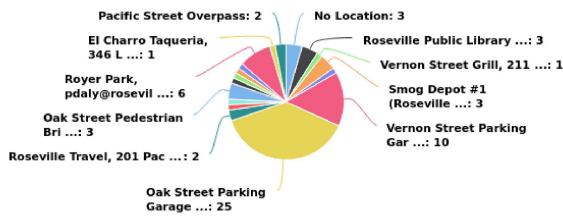

Downtown Roseville Patrol Incident Analysis
03/15/2026 - 04/15/2026

Multi-dimension Overview

03/15/2026 - 04/15/2026

Incident Category

Account

On-Premise Site Location

Year / Month

Day of Week

Incident Severity Level (1-5)

Multi-dimension Overview

03/15/2026 - 04/15/2026

Hours of Day

Incident Category by Day of Week

03/15/2026 - 04/15/2026

Incident Category	Sun	Mon	Tue	Wed	Thu	Fri	Sat	Total
Trespass - Loitering	1	2	2		2	8	6	21
Found Property	1	2	3	1				7
Trespass - Camping	5	4	6	6		4		25
Trespass - Rummaging		1						1
Assault / Battery							1	1
Disturbed Person				1			2	3
Threats / Harassment						1		1
Suspicious Circumstance		1						1
Vandalism			1			2		3
Suspicious Vehicle	1		1					2
Parking Violation							1	1
Total	8	10	13	8	2	15	10	66