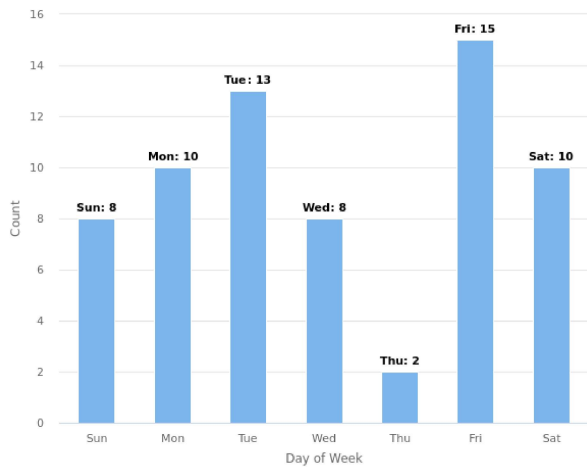

Downtown Roseville Patrol Incident Analysis
03/15/2026 - 04/15/2026

Multi-dimension Overview

03/15/2026 - 04/15/2026

Incident Category

Account

On-Premise Site Location

Year / Month

Day of Week

Incident Severity Level (1-5)

Multi-dimension Overview

03/15/2026 - 04/15/2026

Hours of Day

Incident Category by Day of Week

03/15/2026 - 04/15/2026

Incident Category	Sun	Mon	Tue	Wed	Thu	Fri	Sat	Total
Trespass - Loitering	1	2	2		2	8	6	21
Found Property	1	2	3	1				7
Trespass - Camping	5	4	6	6		4		25
Trespass - Rummaging		1						1
Assault / Battery							1	1
Disturbed Person				1			2	3
Threats / Harassment						1		1
Suspicious Circumstance		1						1
Vandalism			1			2		3
Suspicious Vehicle	1		1					2
Parking Violation							1	1
Total	8	10	13	8	2	15	10	66

Incident Category by Month

03/15/2026 - 04/15/2026

Incident Category	Mar	Apr	Total
Trespass - Loitering	3	18	21
Found Property	4	3	7
Trespass - Camping	16	9	25
Trespass - Rummaging		1	1
Assault / Battery	1		1
Disturbed Person	3		3
Threats / Harassment		1	1
Suspicious Circumstance		1	1
Vandalism	1	2	3
Suspicious Vehicle	1	1	2
Parking Violation		1	1
Total	29	37	66