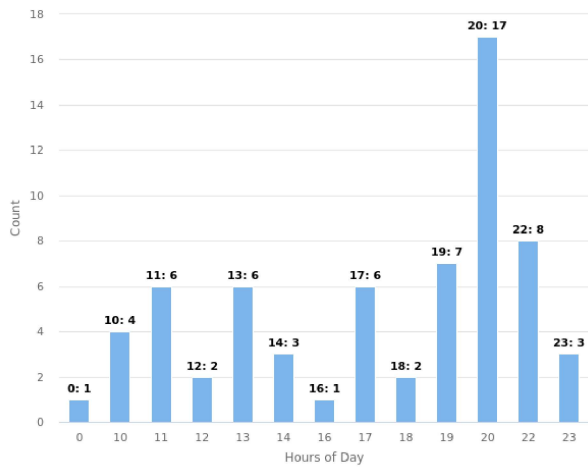

Incident Severity Level (1-5)

Multi-dimension Overview

03/15/2026 - 04/15/2026

Hours of Day

Incident Category by Day of Week

03/15/2026 - 04/15/2026

Incident Category	Sun	Mon	Tue	Wed	Thu	Fri	Sat	Total
Trespass - Loitering	1	2	2		2	8	6	21
Found Property	1	2	3	1				7
Trespass - Camping	5	4	6	6		4		25
Trespass - Rummaging		1						1
Assault / Battery							1	1
Disturbed Person				1			2	3
Threats / Harassment						1		1
Suspicious Circumstance		1						1
Vandalism			1			2		3
Suspicious Vehicle	1		1					2
Parking Violation							1	1
Total	8	10	13	8	2	15	10	66

Incident Category by Month

03/15/2026 - 04/15/2026

Incident Category	Mar	Apr	Total
Trespass - Loitering	3	18	21
Found Property	4	3	7
Trespass - Camping	16	9	25
Trespass - Rummaging		1	1
Assault / Battery	1		1
Disturbed Person	3		3
Threats / Harassment		1	1
Suspicious Circumstance		1	1
Vandalism	1	2	3
Suspicious Vehicle	1	1	2
Parking Violation		1	1
Total	29	37	66