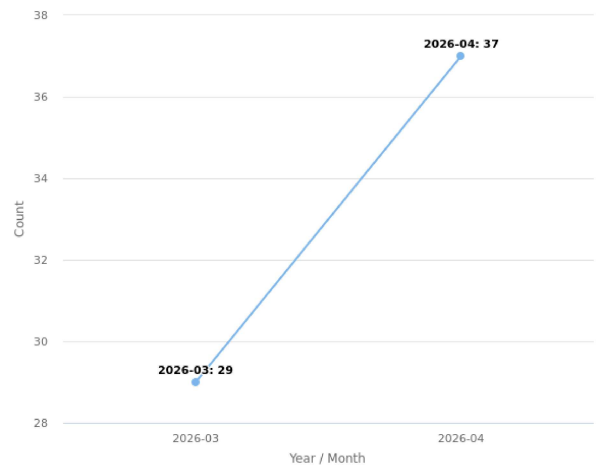

Downtown Roseville Patrol Incident Analysis
03/15/2026 - 04/15/2026

Multi-dimension Overview

03/15/2026 - 04/15/2026

Incident Category

Account

On-Premise Site Location

Year / Month

Day of Week

Incident Severity Level (1-5)

Multi-dimension Overview

03/15/2026 - 04/15/2026

Hours of Day

Incident Category by Day of Week

03/15/2026 - 04/15/2026

Incident Category	Sun	Mon	Tue	Wed	Thu	Fri	Sat	Total
Trespass - Loitering	1	2	2		2	8	6	21
Found Property	1	2	3	1				7
Trespass - Camping	5	4	6	6		4		25
Trespass - Rummaging		1						1
Assault / Battery							1	1
Disturbed Person				1			2	3
Threats / Harassment						1		1
Suspicious Circumstance		1						1
Vandalism			1			2		3
Suspicious Vehicle	1		1					2
Parking Violation							1	1
Total	8	10	13	8	2	15	10	66