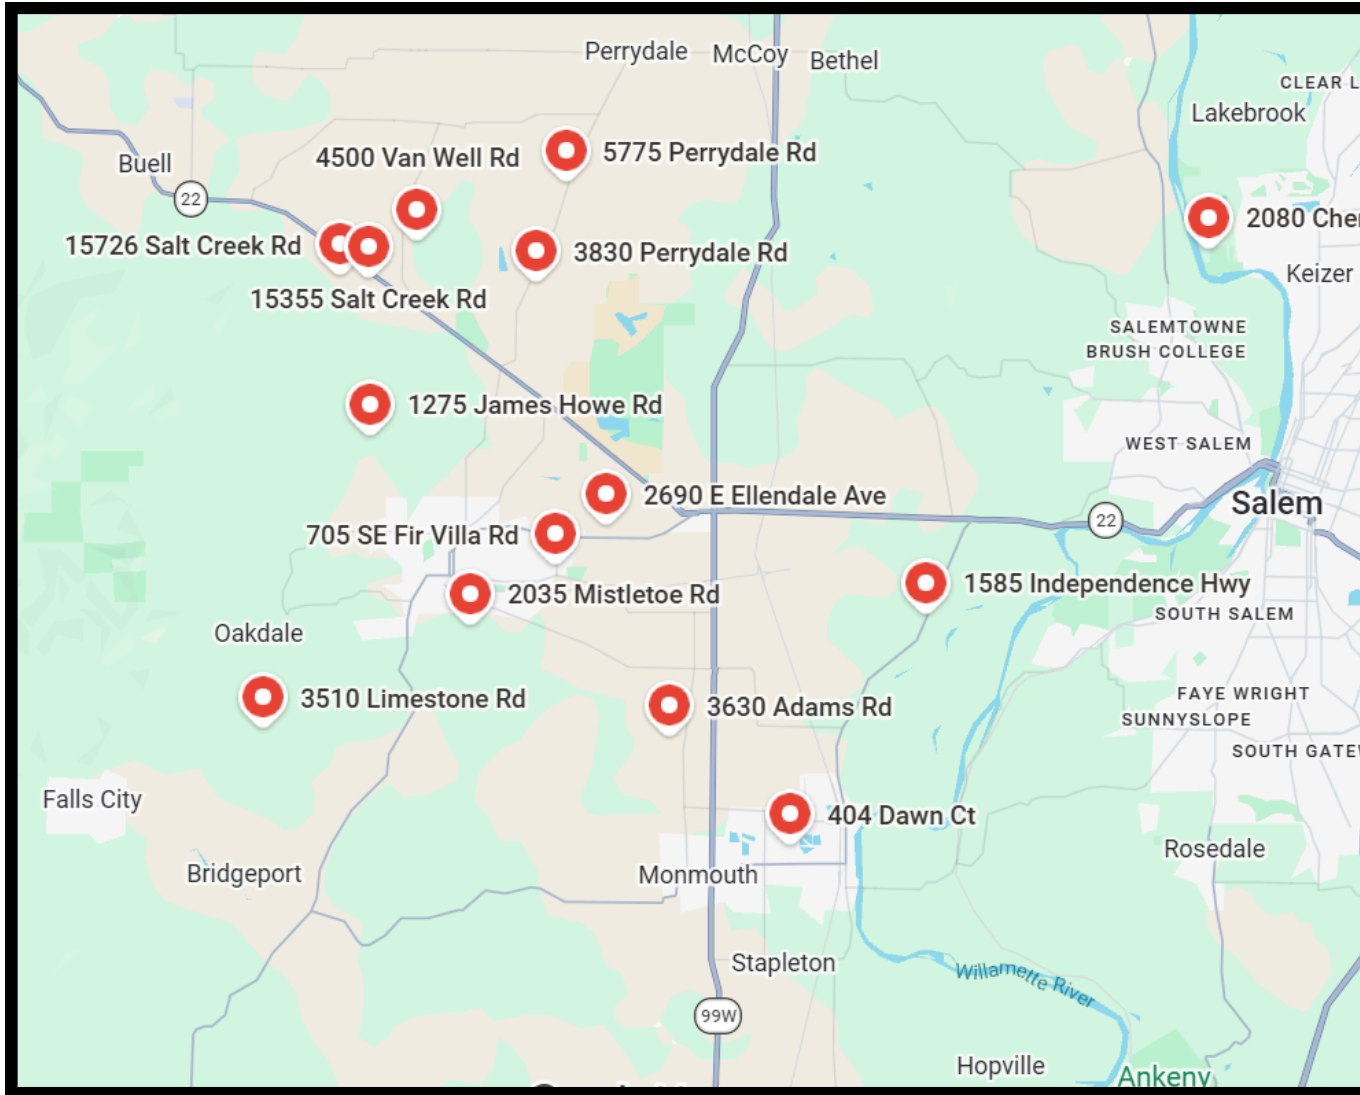

Farms Stands:

Social Media:

-  LINSCHIEDFAMILYFARM
-  FORTHELOVEOFLITTLEFARMERS
-  FIRVILLAFARMSTAND
-  ONTHEEDGEFARM
-  Pointer Farms Bakery
-   SALTCREEKVINEYARD
-  Little Creek Farm Stand
-   Saefamily Farm
-  Fischer Family Farm
-  Northrop Acres
-  Northrop Acres Farmstand
-  2.Silos.Farmstand
-   Perryhill Farm Oregon
-   Grey Haven Flowers
-  Mike Tish Farms

Locations:(34)

- 600 Reuben Boise Rd Dallas, OR -Seasonal
- **Salt Creek Elephant Garlic** 14970 Salt Creek Rd Dallas, OR
- **Pointer Farms Bakery** 17600 Gardner Rd Dallas, OR
- **The Rounds Farm** 1935 S Church St Dallas, OR
- **Granny's (Old Suver General Store)** 13160 Pacific HWY Monmouth, OR
- **Plum Valley Acres Farmstand** 6525 Bethel Rd Rickreall, OR
- 479 SW Crider St Dallas, OR
- **Stollers Corn Stand**
- **Linscheid Family Farm** 2545 James Howe Rd Dallas, OR
- **Ferns Corner Farmstand** 15900 Ferns Corner Rd Dallas, OR
- **White Oak Farmstead** 1120 N Oak Grove Rd NW Salem, OR
- 2690 E Ellendale Ave Dallas, OR
- **Fir Villa Farmstand** 705 SE Fir Villa Rd Dallas, OR
- **Kimberly Farms & Venue** 13225 SE Finn Ln Dayton, OR
- **Bermudez Family Farm LLC** 3630 Adams Rd Dallas, OR
- **Taaffe Farm LLC** 16705 SW Gopher Valley Rd Sheridan, OR
- **On the Edge Farm** 2690 E Ellendale Ave Dallas, OR
- **B&B Farms** 4500 Van Well Rd Dallas, OR
- **Salt Creek Vineyard** 15355 Salt Creek Rd Dallas, OR
- **Little Creek Farm Stand** 3510 Limestone Rd Dallas, OR
- **Sae Family Farm** 1585 Independence, OR 97351
- **Salt Creek Goods and Farmstand** 15726 Salt Creek Rd, Dallas, OR 97338
- **Jasmar Farms** 2035 Mistletoe Rd, Dallas, OR 97338