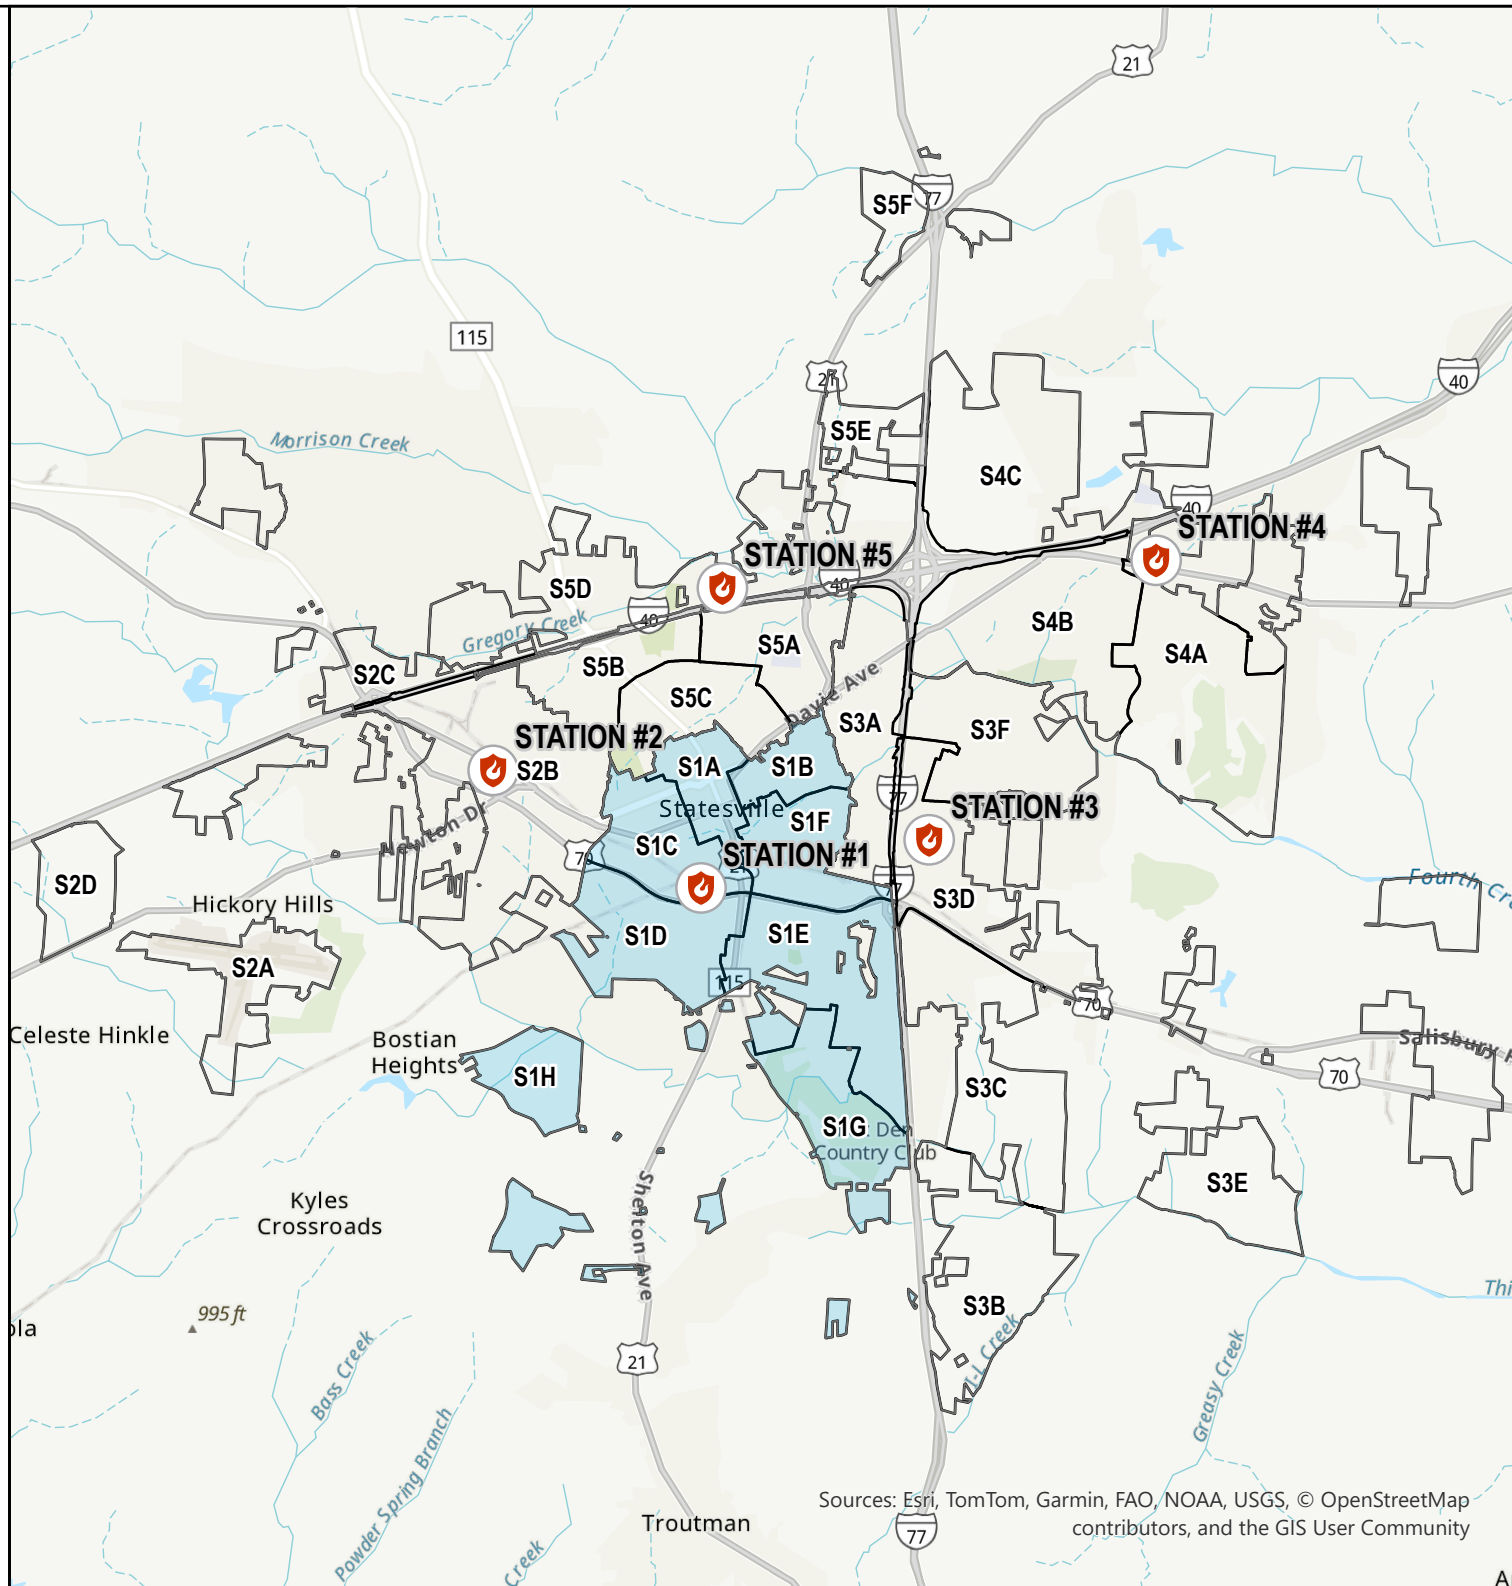

Station #1 District

-  Fire Station
-  Fire Station District
-  Station 1
-  Station 2
-  Station 3
-  Station 4
-  Station 5
-  Geo-Proximity Zones

0 50 100 200 Miles

Last Updated: 06/24/26

Sources: Esri, TomTom, Garmin, FAO, NOAA, USGS, © OpenStreetMap contributors, and the GIS User Community