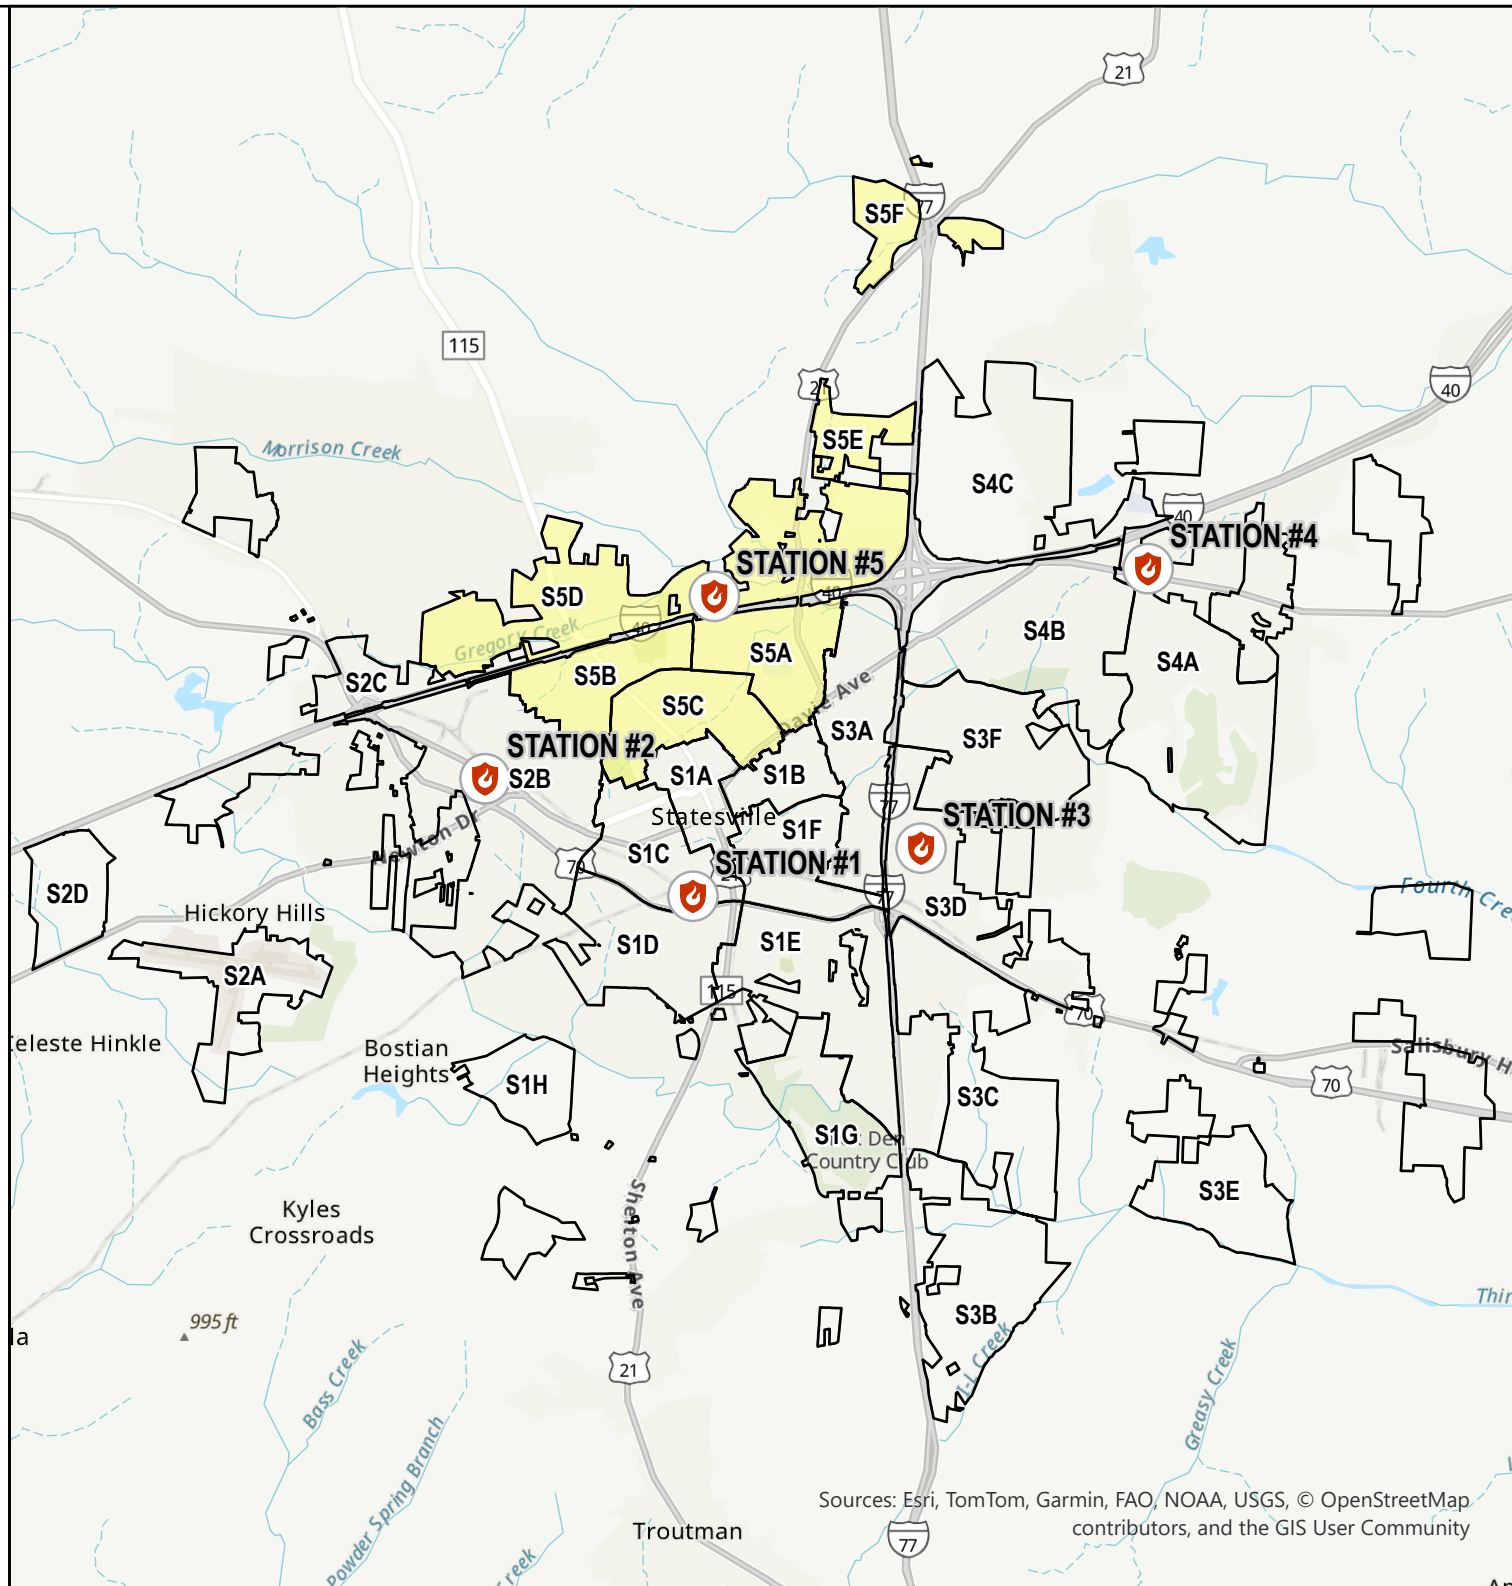

Station #5 District

-  Fire Station
- Fire Station District**
-  Station 1
-  Station 2
-  Station 3
-  Station 4
-  Station 5
-  Geo-Proximity Zones

0 50 100 200 Miles

Last Updated: 06/24/26

Sources: Esri, TomTom, Garmin, FAO, NOAA, USGS, © OpenStreetMap contributors, and the GIS User Community