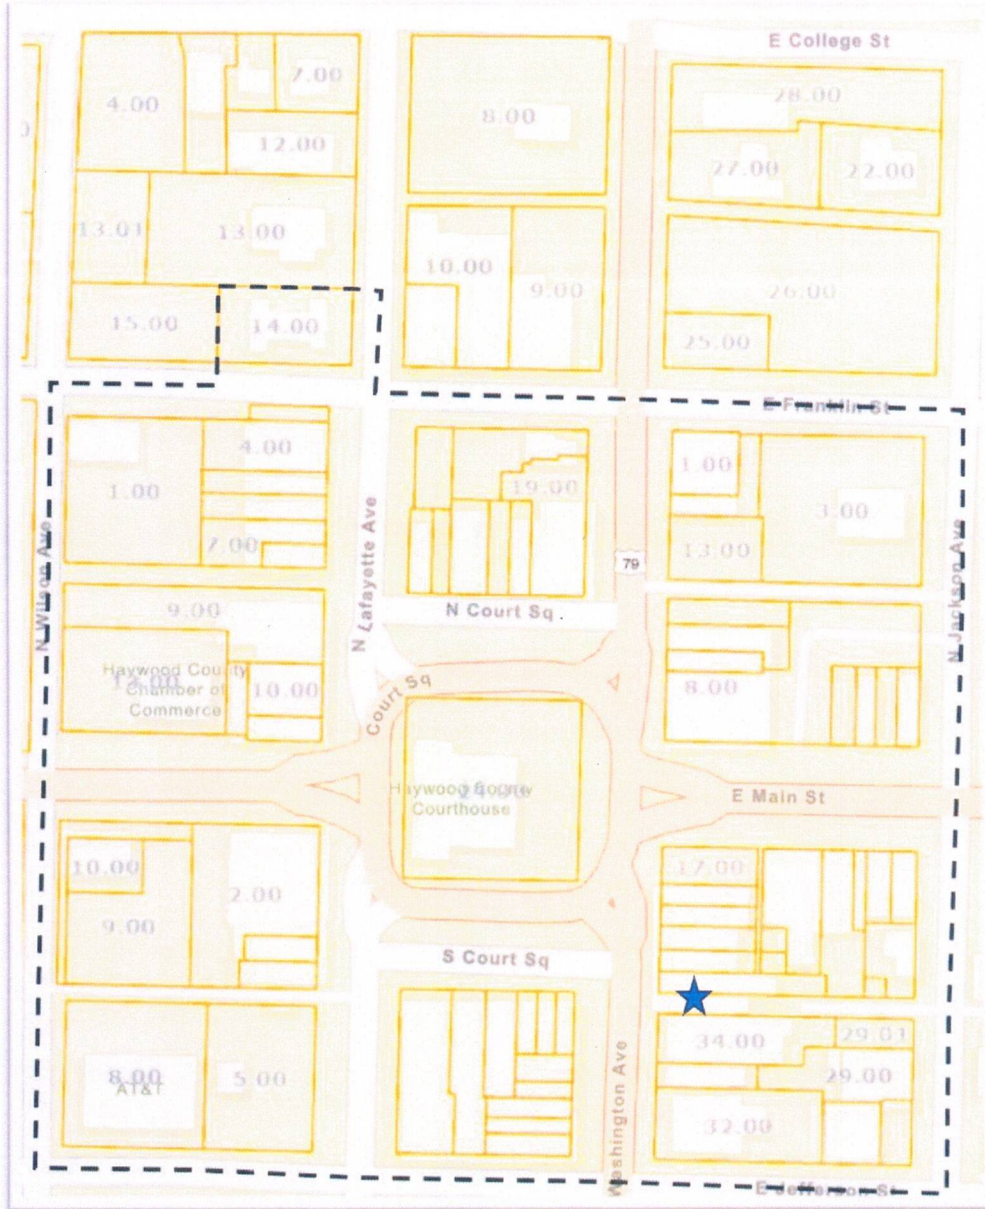

# Residential Historic District (College Hill) Brownsville, Tennessee (January 2025)

(Base Map – Property Assessor's Website / District Boundary – City of Brownsville)

# Business Square Historic District Brownsville, Tennessee (January 2025)

(Base Map – Property Assessor’s Website / District Boundary – City of Brownsville)

Location of COA application. ★