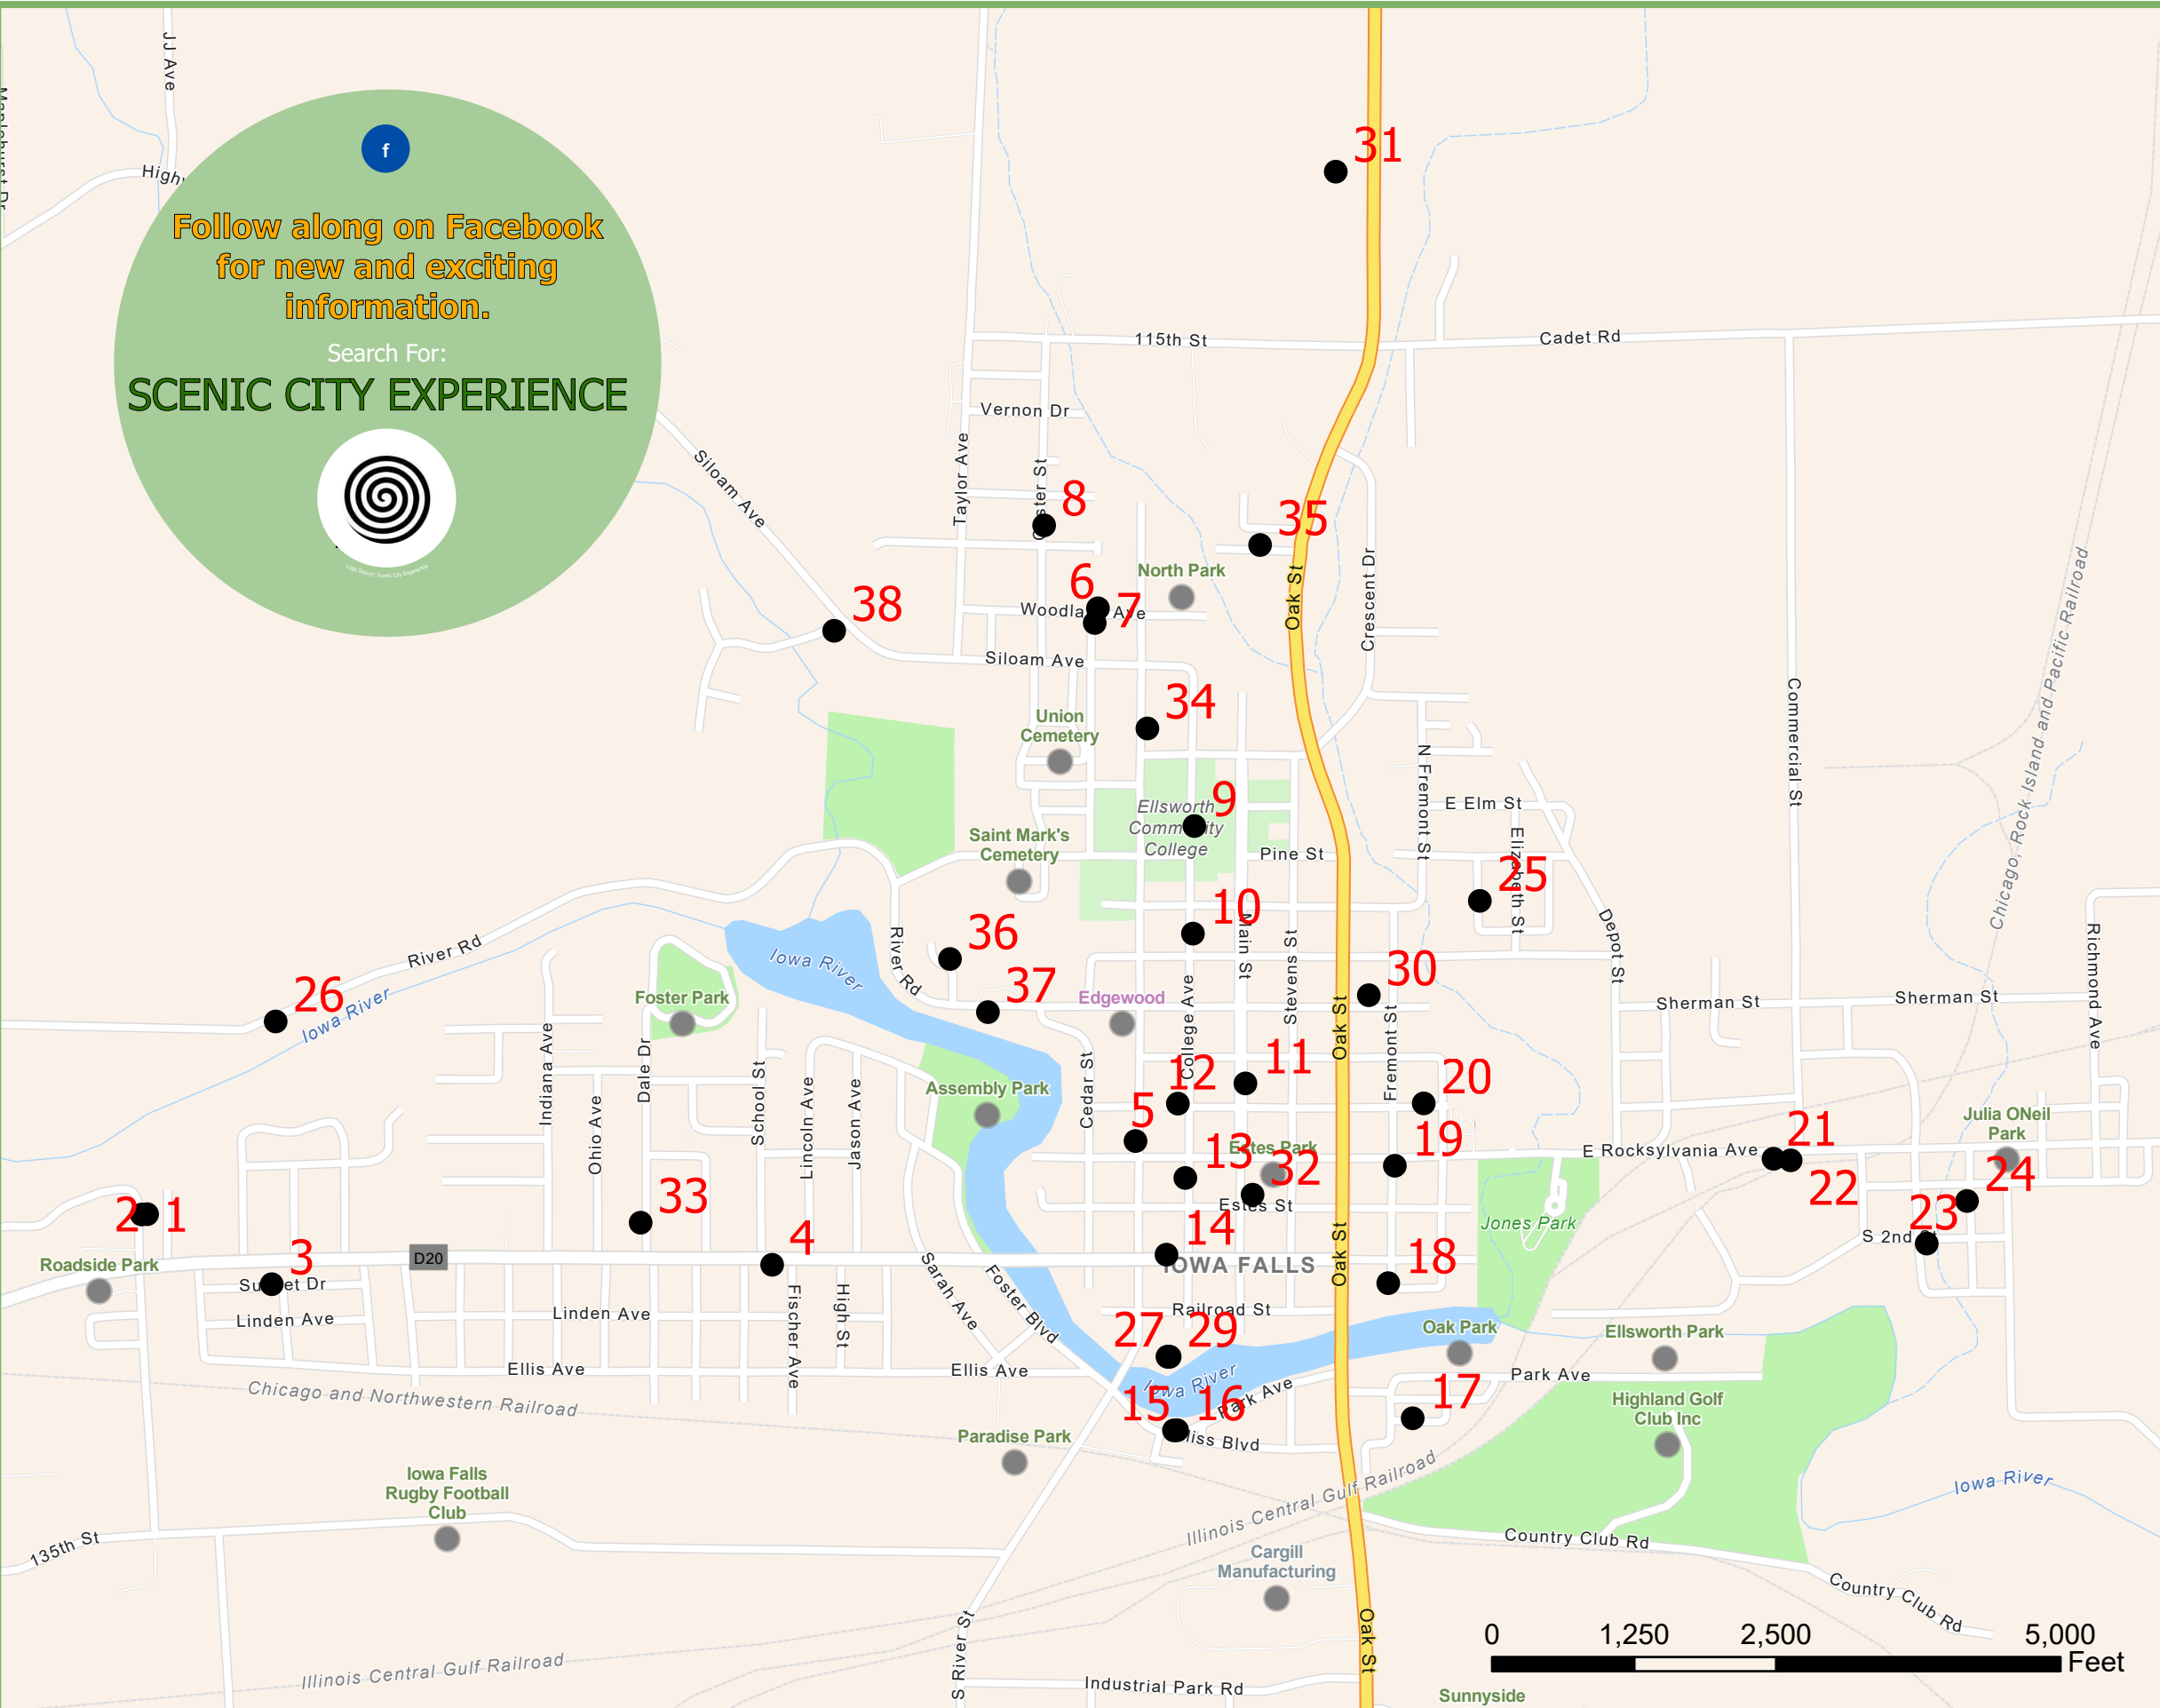

SCENIC CITY WOOD CARVINGS IOWA FALLS, IOWA

Gary Keenan (515-250-2279)
is the carver of many of these works of art.

● Wood Carving Sites

ONLINE STORY MAP

SCAN TO VISIT

Follow along on Facebook
for new and exciting
information.

Search For:
SCENIC CITY EXPERIENCE

SITE_NO	NAME	ADDRESS
01	Owls	309 Osgood Dr
02	Eagle	309 Osgood Dr
03	Books	2504 Sunset Dr
04	Angel	1521 Washington Ave
05	Cardinals	509 River St
06	Mommy Bear & Cub	924 Woodland Ave
07	Fox	921 Woodland Ave
08	Woodpecker	1710 Custer St
09	Panther	1100 College Avenue
10	Daisy	910 College Ave
11	Fish	608 Main St
12	Gnome Houses	603 College Ave
13	Helping Hands	415 College Ave
14	Wolf	812 Washington Ave
15	Pelican	722 Bliss Blvd
16	Eagle	722 Bliss Blvd
17	Mushroom	316 Prospect St
18	Sasquatch	201 Fremont St
19	Squirrel	420 Fremont St
20	Eagle	310 Iowa St
21	Blue Bird	500 Block E Rocksylvan Ave
22	Goldfinch	500 Block E Rocksylvan Ave
23	Bear	220 W 2nd St
24	Bear	315 W 1st St
25	Peacock	1004 Coyla St
26	Beavers	2619 River Rd
27	Bear	106 River St
28	Northern Pike	106 River St
29	Iowa Hawkeye	106 River St
30	squirrels	416 Union St
31	Bear	11313 Highway 65
32	Flora & Fauna	610 Estes St
33	Rose	311 Dale Dr
34	Home	1304 River St
35	Bear Cubs & Raccoon	612 Forest Dr
36	Eagle	822 River View Dr
37	Heron In Tall Grass/Cattails	1117 Union St
38	Woodpecker	1601 Hidden Valley Dr

Many of the carvings are being completed with funds raised during the 2022 IFSB Barlow Challenge. The focus has been on dead Ash trees that were slated for removal due to the Emerald Ash Borer plague. Please enjoy the beauty that came out of such devastation for our community. As a reminder, carving sites sit on or near private citizens property. Show respect to the owners and land when viewing in person.

Map created by Travis Gerrish, a resident of Iowa Falls. Please email travisgerrish@gmail.com with updated carving locations or errors in the map.
Date Updated: 07/22/2025