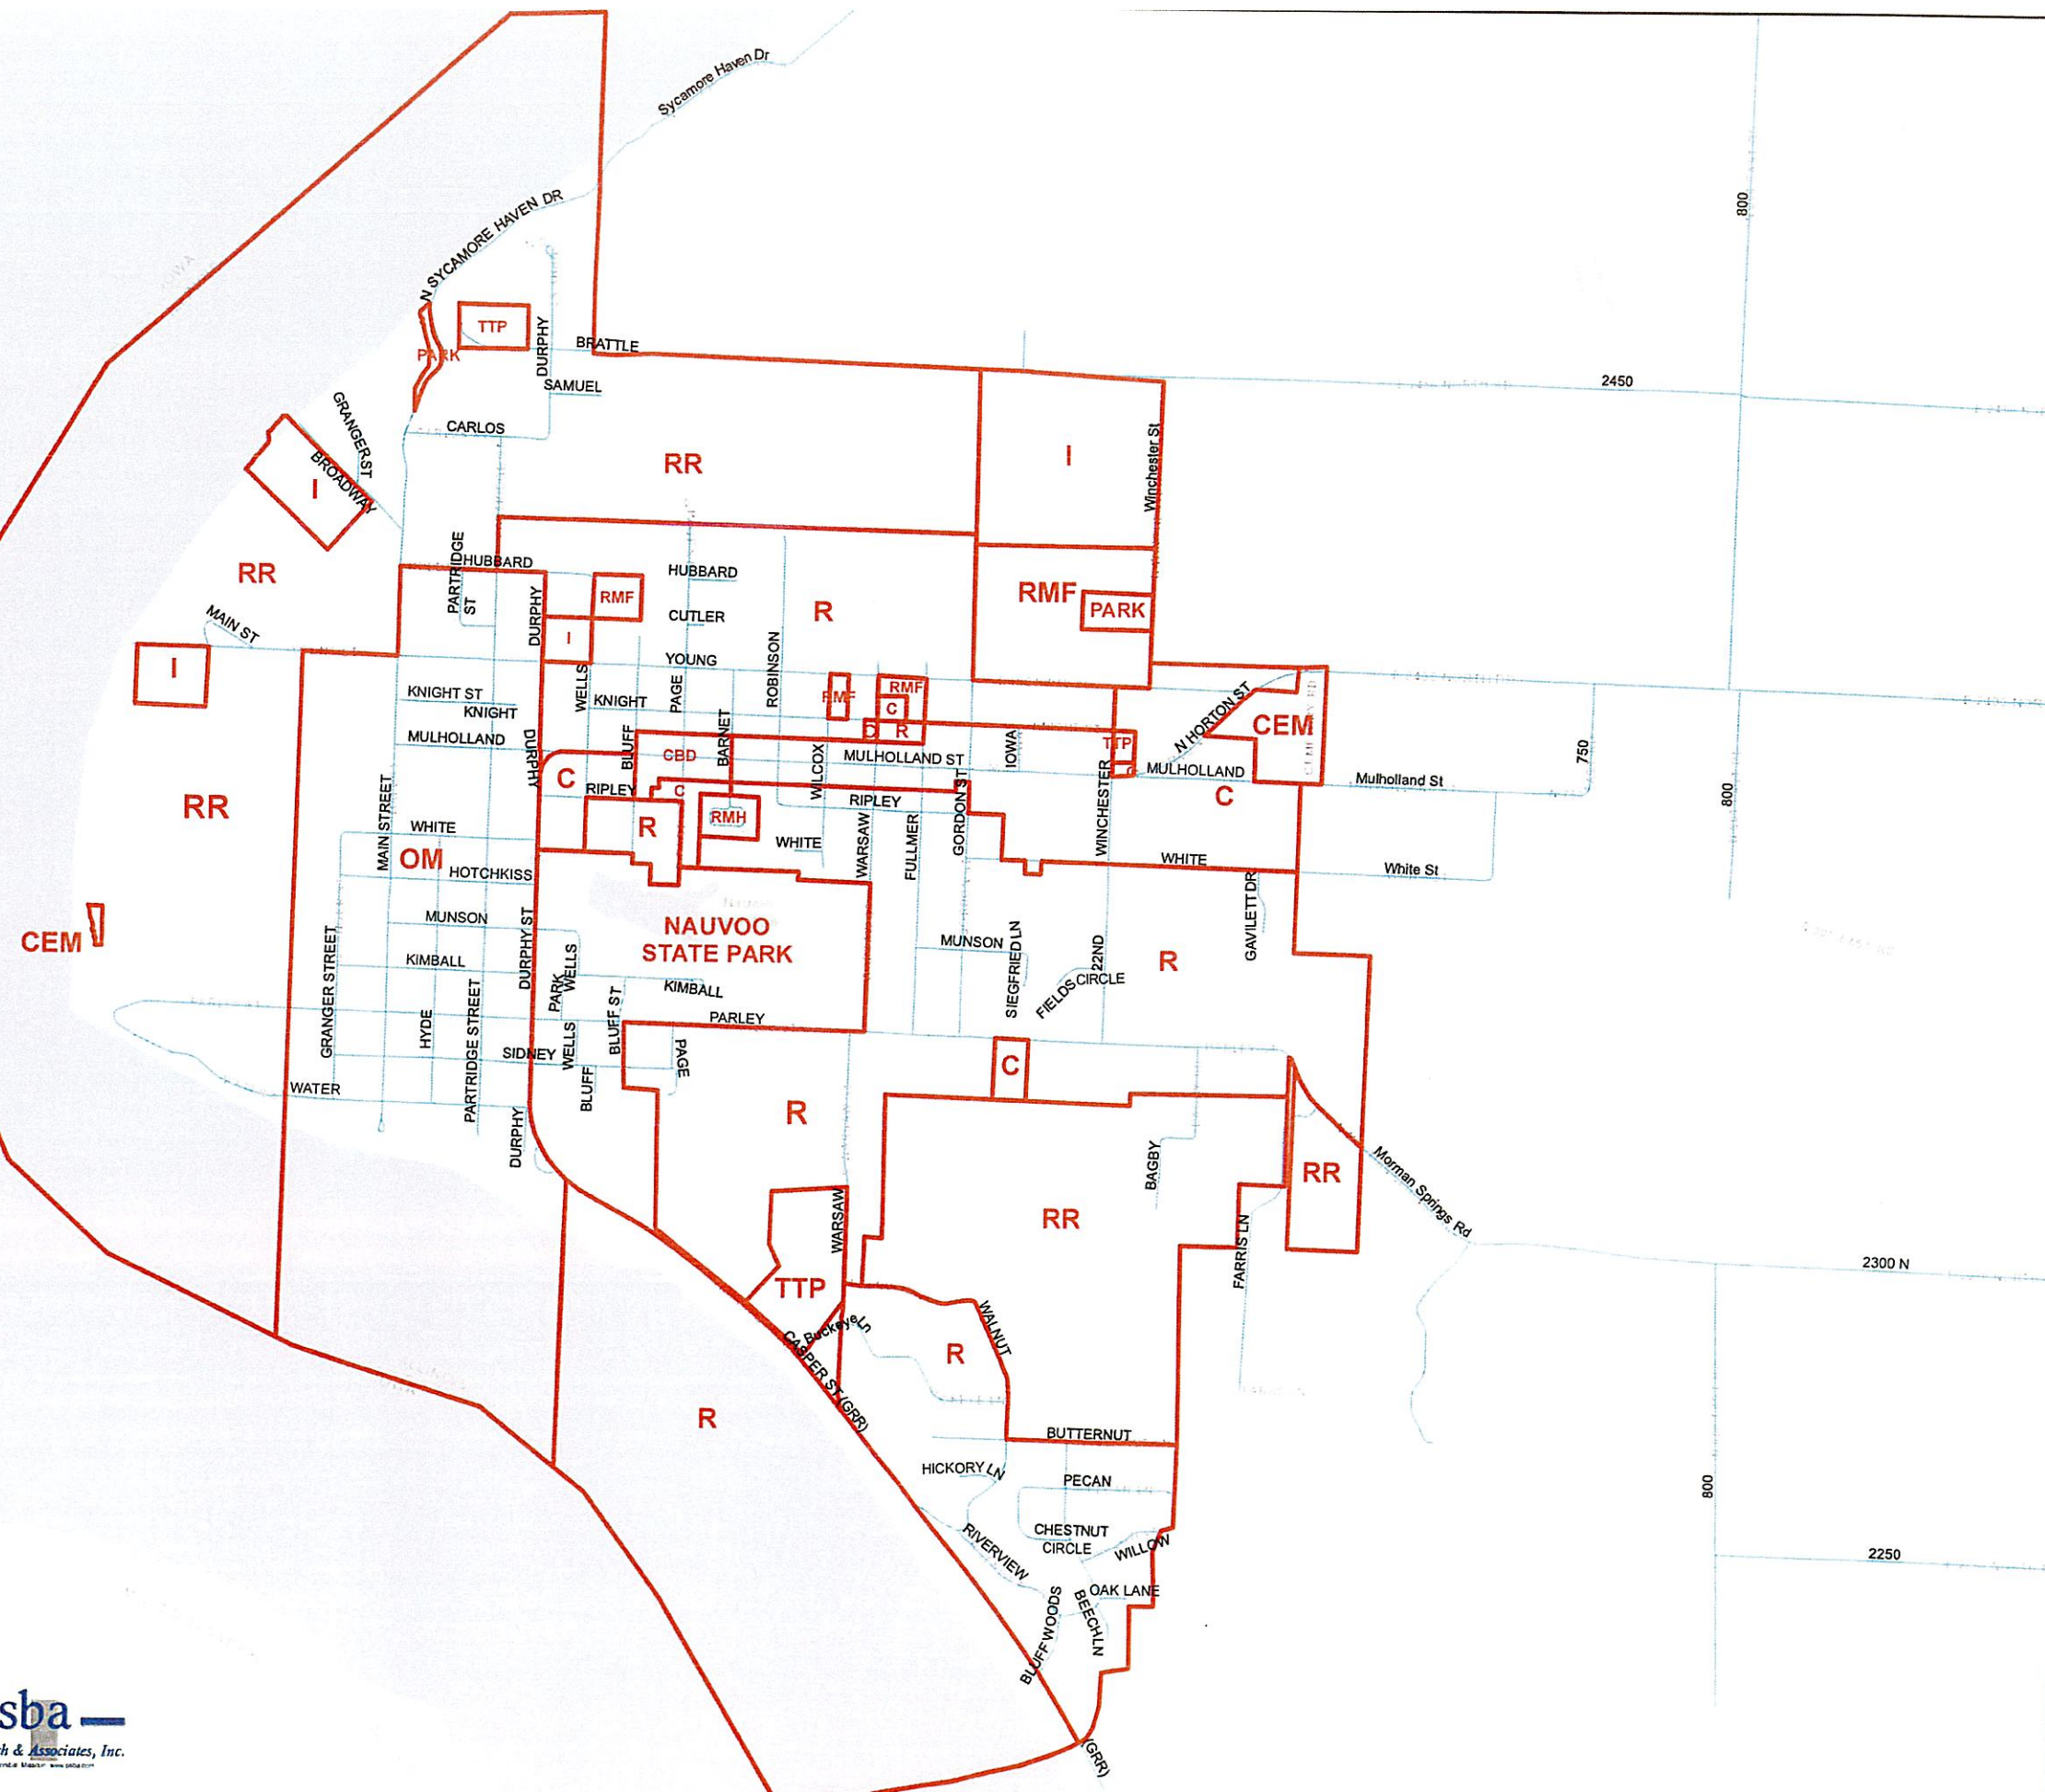

**Nauvoo, Illinois
Zoning Map - 2018**

- RR - Rural Residential District
- R - Single Family and Two Family Residential District
- RMF - Residential Mobile Home Park District
- TTP - Travel Trailer Park District
- OM - Outdoor Museum
- C - Commercial District
- DBD - Central Business District
- I - Light Industrial District
- PUD - Planned Unit Development District

Mississippi River

Legend

- Nauvoo Zoning
- Hancock County, IL Roads

Map Not To Scale