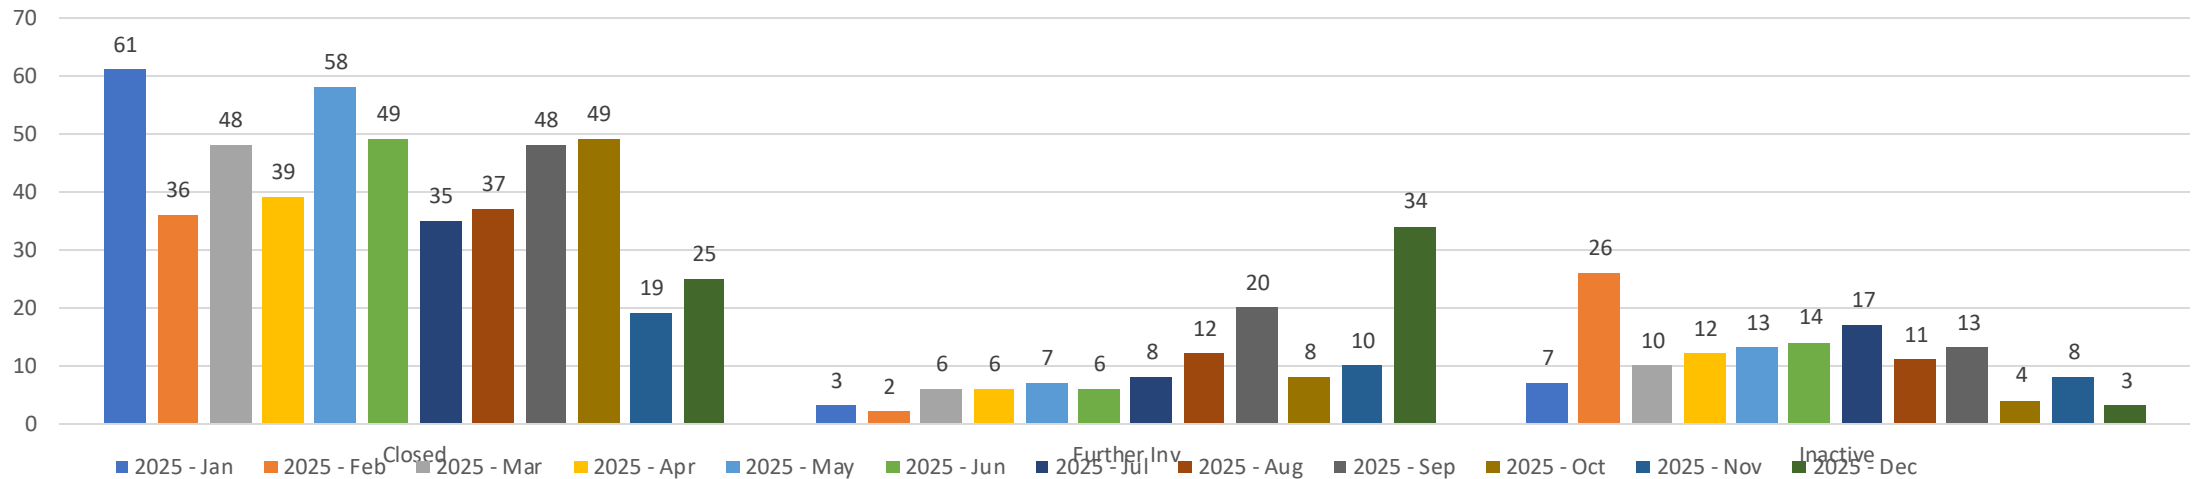

Statesville Police Department Criminal Investigations Division

Cases	2025 YTD	2024 YTD
Cases Assigned	764	868
Closed/Cleared	504	579
Inactive	138	158
Further Investigation	122	131
Percentage of Cases Closed	66%	67%