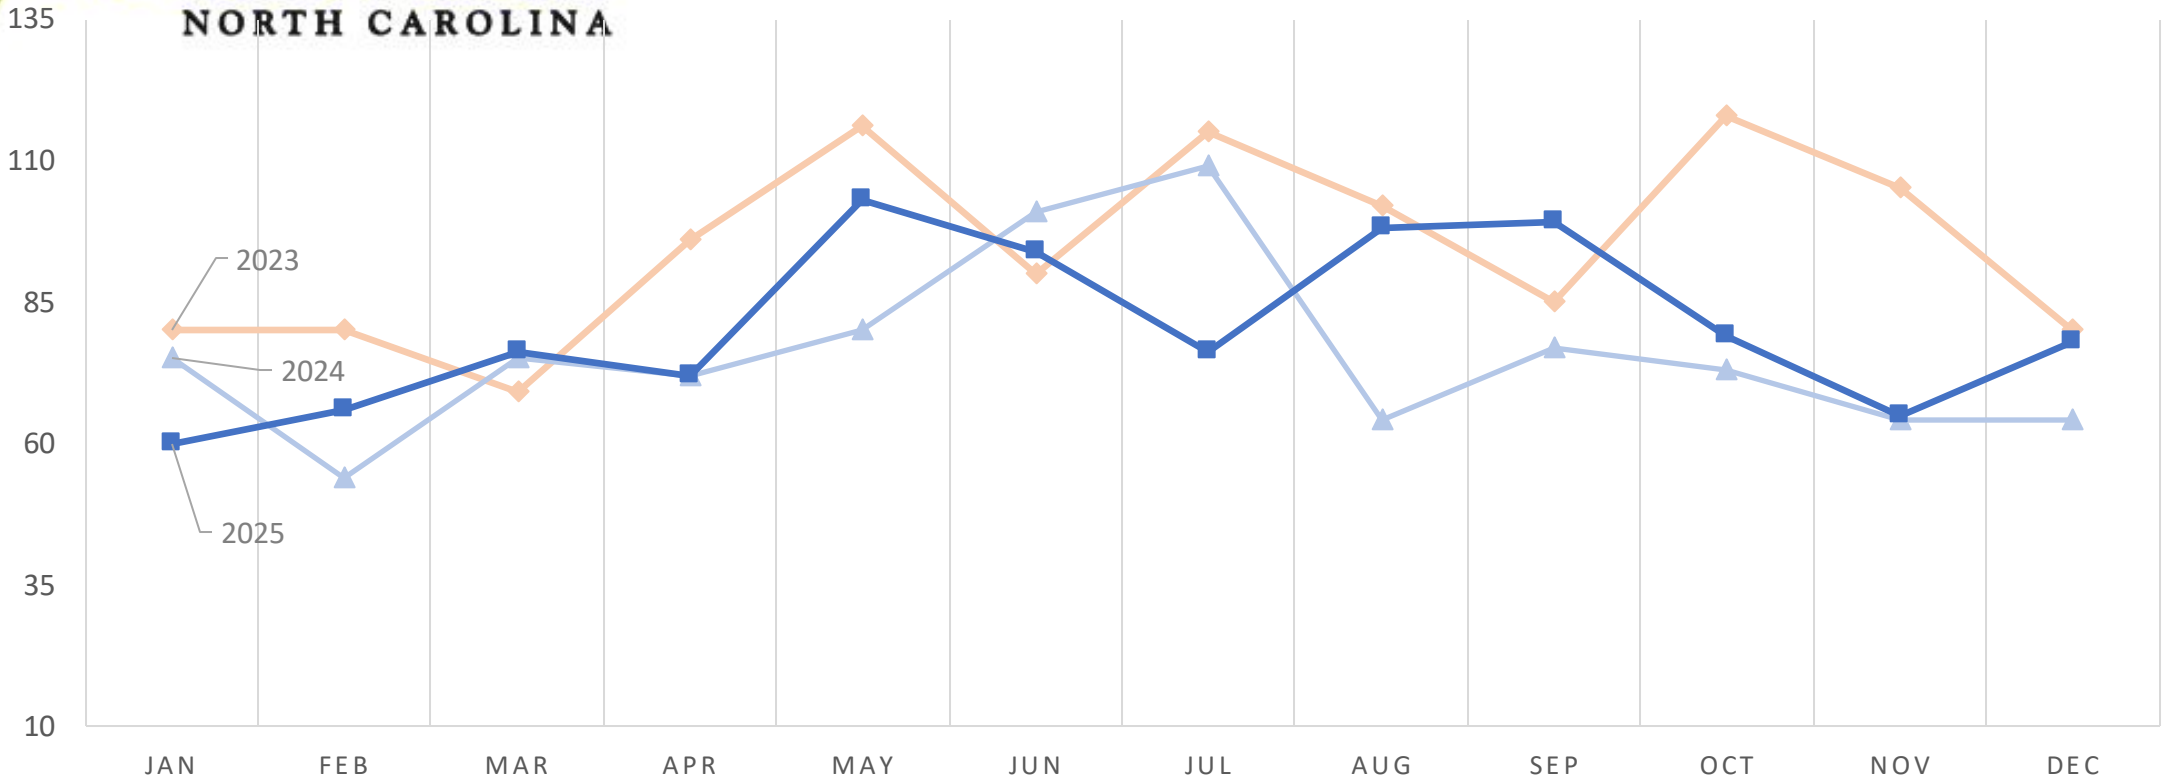

Statesville Police Department Violent Crime Summary 2023-2024-2025

Violent Crime	January	February	March	April	May	June	July	August	September	October	November	December
2023	13	15	18	20	21	24	24	20	18	10	14	12
2024	4	11	14	16	17	12	13	10	14	11	13	10
2025	15	9	14	15	11	16	10	11	13	10	14	5

Statesville Police Department Violent Crime Summary 2020-2025

Violent Crime

Violent Crimes 2025 (146 Incidents)

Violent Crimes 2024 (148 Incidents)

Statesville Police Department Property Crime Summary 2023-2024-2025

Property Crime	January	February	March	April	May	June	July	August	September	October	November	December
2023	80	80	69	96	116	90	115	102	85	118	105	80
2024	75	54	75	72	80	101	109	64	77	73	64	64
2025	60	66	76	72	103	94	76	98	99	79	65	78