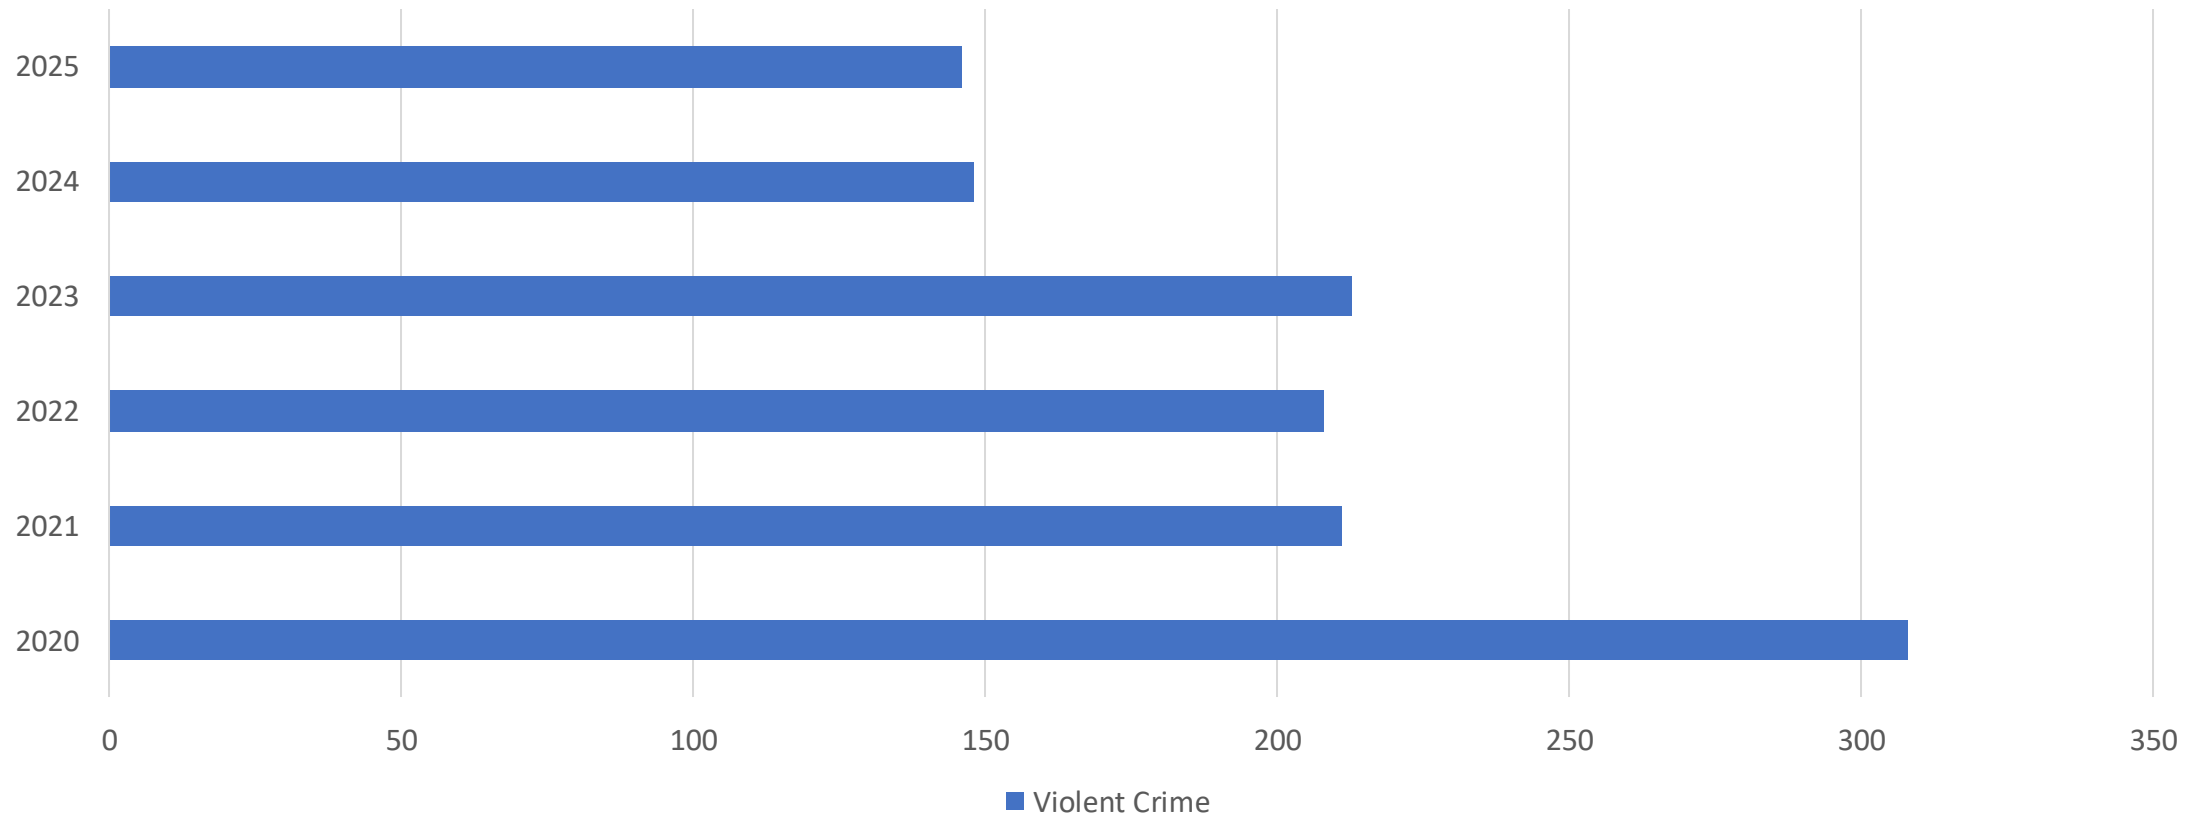

Statesville Police Department Violent Crime Summary 2023-2024-2025

Violent Crime	January	February	March	April	May	June	July	August	September	October	November	December
2023	13	15	18	20	21	24	24	20	18	10	14	12
2024	4	11	14	16	17	12	13	10	14	11	13	10
2025	15	9	14	15	11	16	10	11	13	10	14	5

Statesville Police Department Violent Crime Summary 2020-2025

Violent Crime

Violent Crimes 2025 (146 Incidents)

Violent Crimes 2024 (148 Incidents)

Statesville Police Department Property Crime Summary 2023-2024-2025