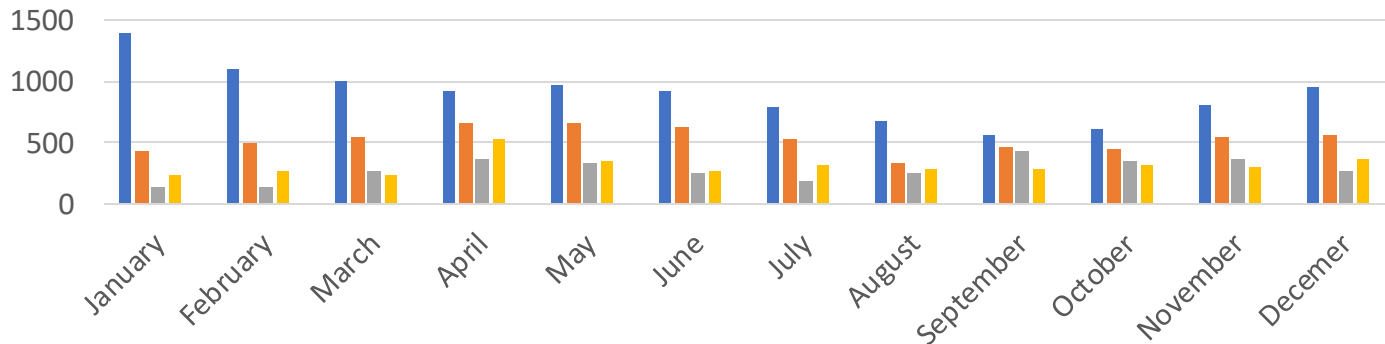

Property Intake	YTD 2024
Firearms	175 Pistols, 22 Rifles, 12 Shotguns
Drugs	Items 659 13,037.50 grams, 976.50 Dosage Units 862.08 ounces
Currency	86 Items \$55,886.35
All Other	3988
Total Items	4632

Statesville Police Department Telecommunications & Records Division

2025 – Admin/911 Calls for Service

2025 – Officer Initiated Activity

Total YTD Annual Calls for Service
2024/2025 Comparison

CFS Year	Admin/911	Officer Initiated	Totals
2024	33,270	35,671	68,941
2025	33,589 (+1.91%)	44,494 (+23.91%)	78,083 (+13.36%)