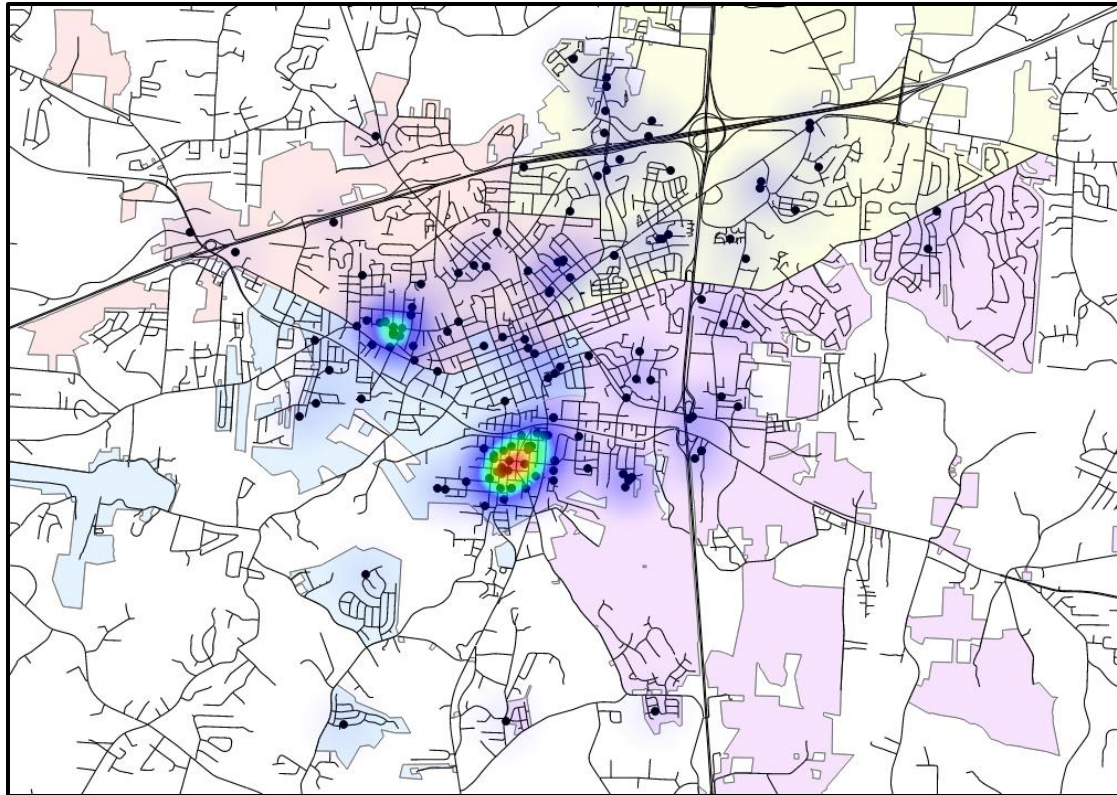

Violent Crimes 2025 (146 Incidents)