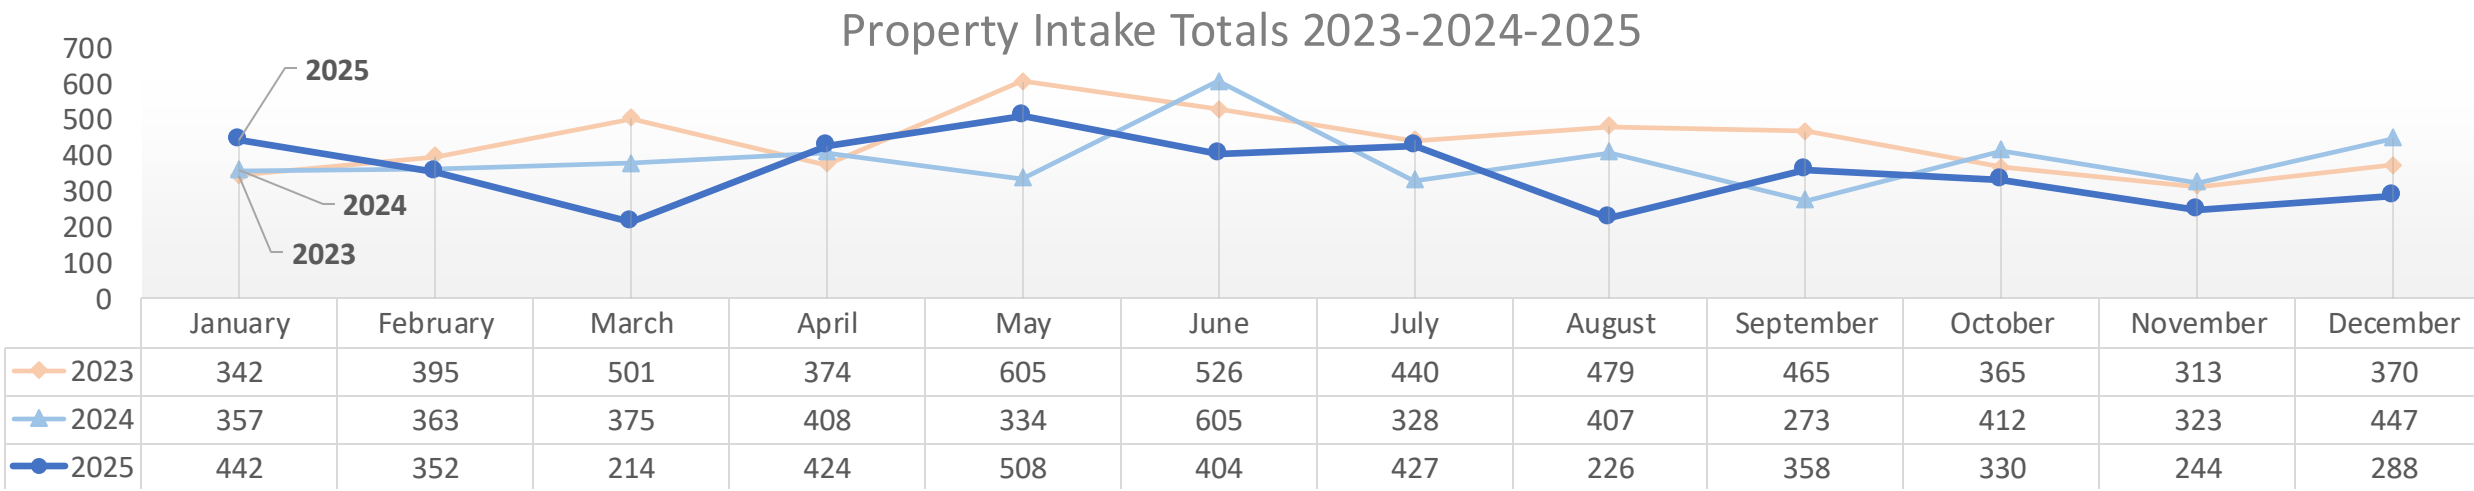

Statesville Police Department Evidence Division

Property Intake	YTD 2025
Firearms	183 Pistols, 16 Rifles, 1 Shotguns
Drugs	Items 779 16,465.77 grams, 1061.25 Dosage Units 73.85 liquid ounces
Currency	68 Items $15,930.22
All Other	3144
Total Items	4217

Property Intake	YTD 2024
Firearms	175 Pistols, 22 Rifles, 12 Shotguns
Drugs	Items 659 13,037.50 grams, 976.50 Dosage Units 862.08 ounces
Currency	86 Items $55,886.35
All Other	3988
Total Items	4632