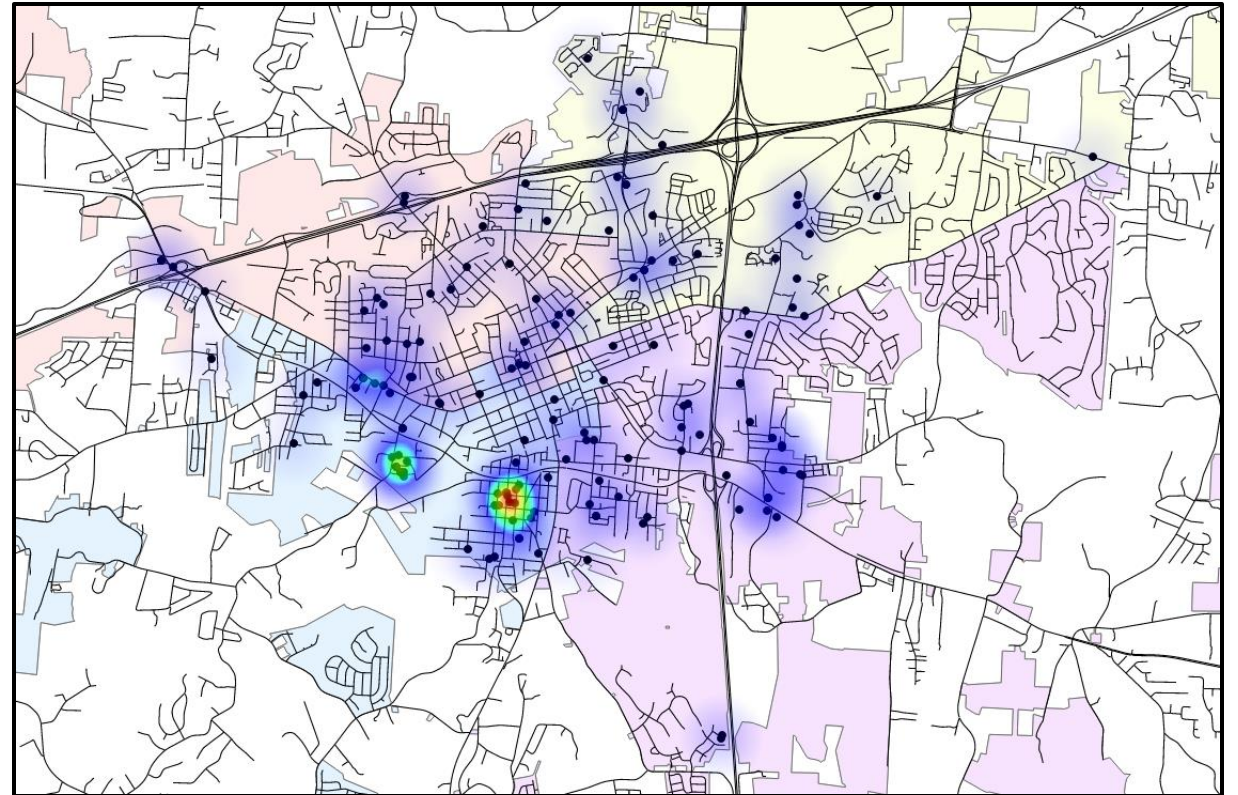

Statesville Police Department Violent Crime Summary 2020-2025

Violent Crime

Violent Crimes 2025 (146 Incidents)

Violent Crimes 2024 (148 Incidents)

Statesville Police Department Property Crime Summary 2023-2024-2025

Property Crime	January	February	March	April	May	June	July	August	September	October	November	December
2023	80	80	69	96	116	90	115	102	85	118	105	80
2024	75	54	75	72	80	101	109	64	77	73	64	64
2025	60	66	76	72	103	94	76	98	99	79	65	78