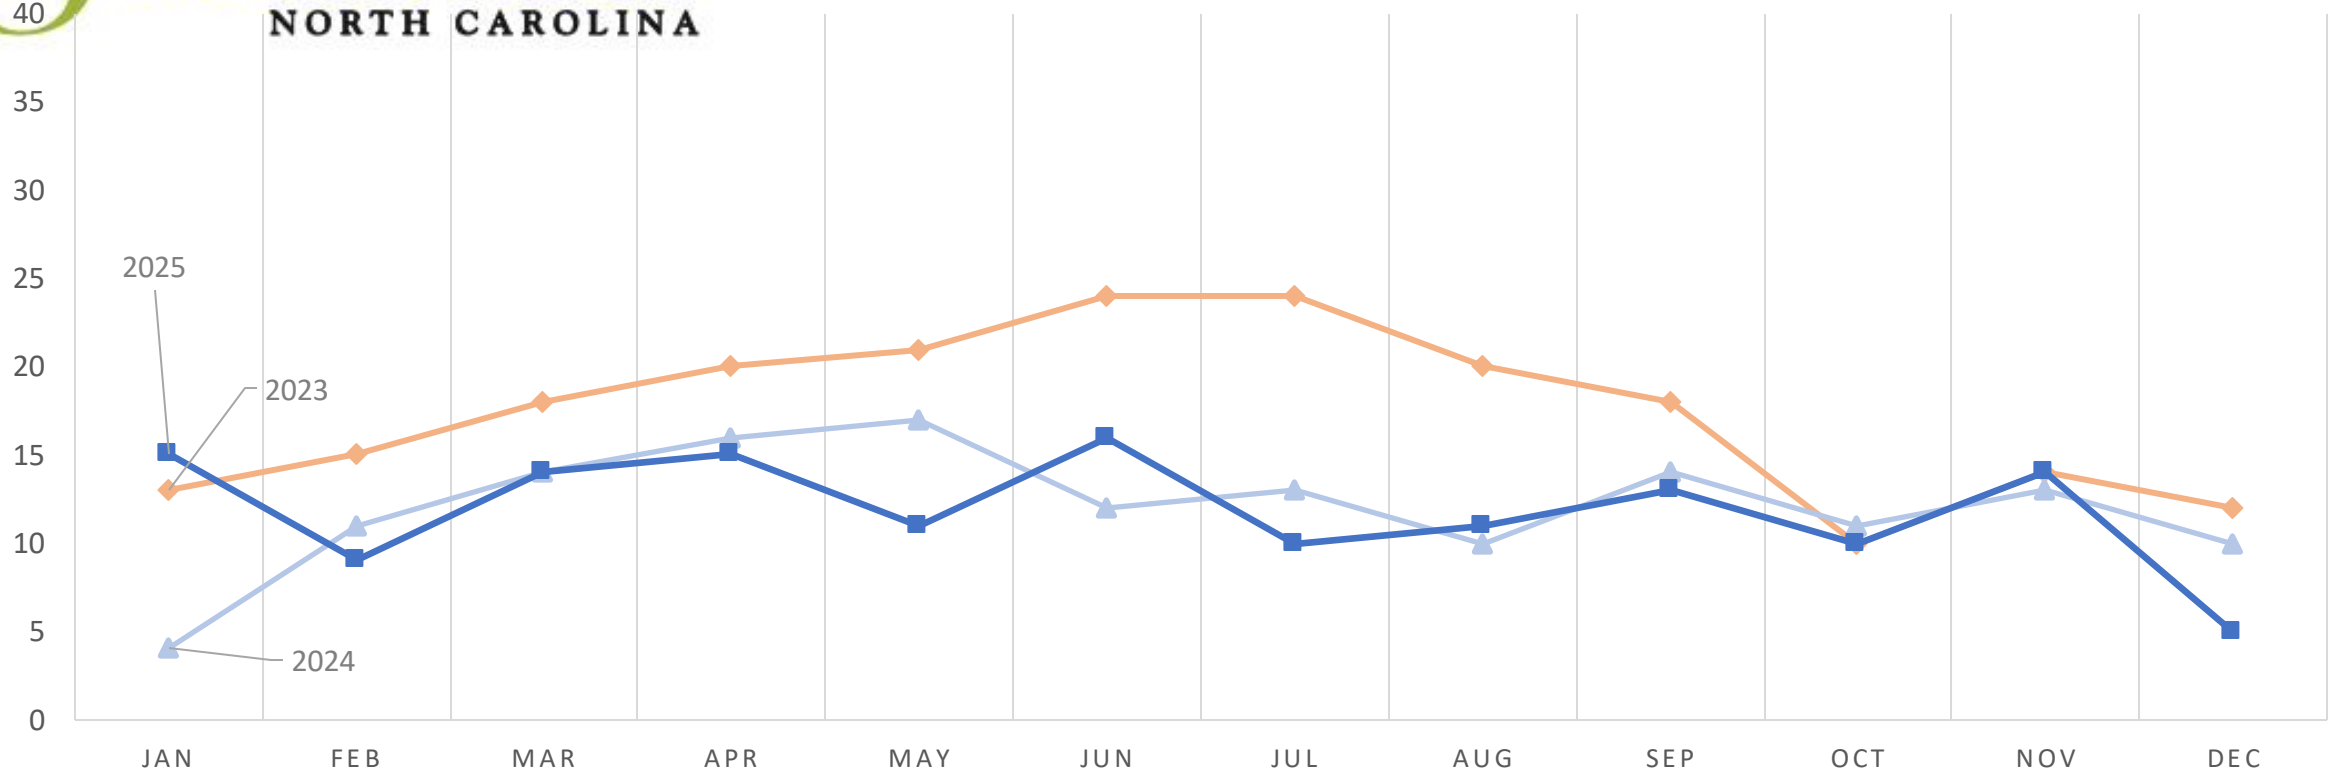

Statesville Police Department Violent Crime Summary 2023-2024-2025

Violent Crime	January	February	March	April	May	June	July	August	September	October	November	December
2023	13	15	18	20	21	24	24	20	18	10	14	12
2024	4	11	14	16	17	12	13	10	14	11	13	10
2025	15	9	14	15	11	16	10	11	13	10	14	5