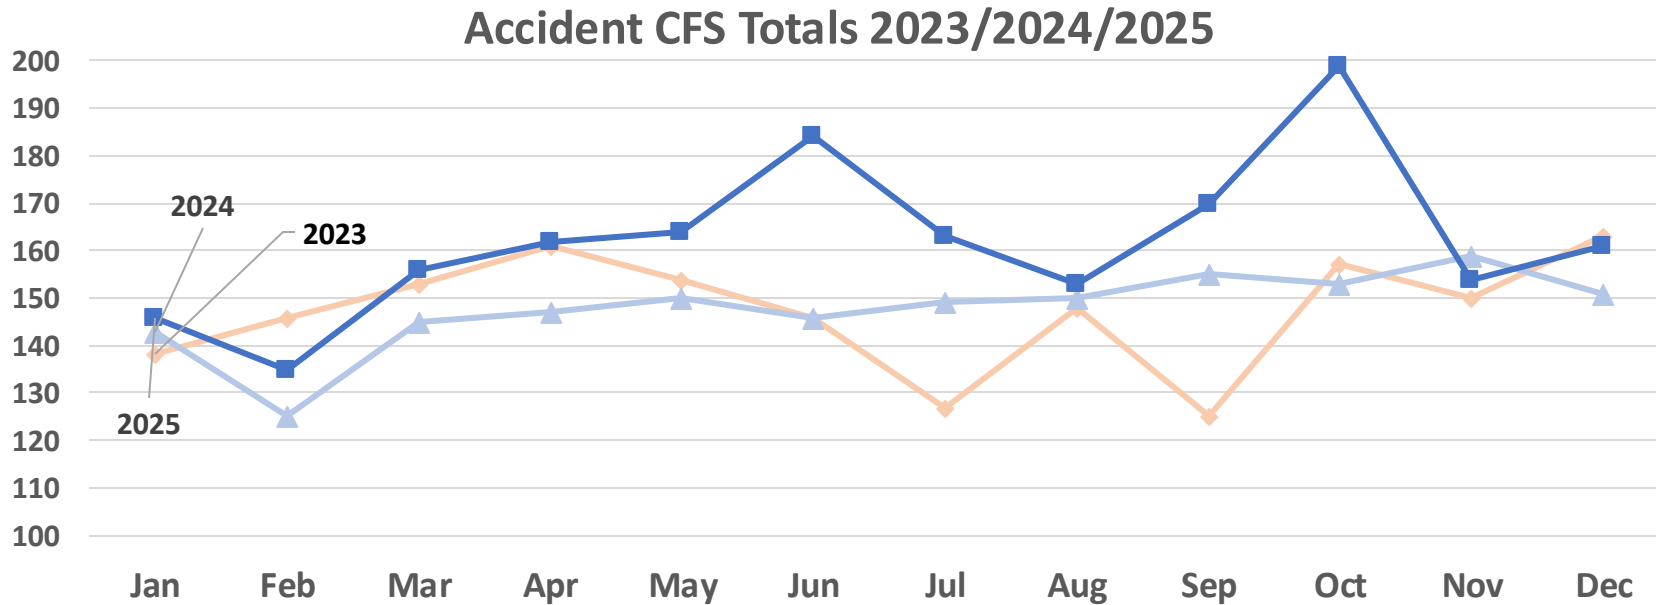

Statesville Police Department
Traffic Unit

Accident CFS	2025 YTD	2024 YTD	YTD % Change
Accident – Property Damage	1198	1116	(+7.35%)
Accident – Hit & Run	323	306	(+5.56%)
Accident – Injuries	292	327	(-10.70%)
Accident CFS Totals	1813	1749	(+3.66%)