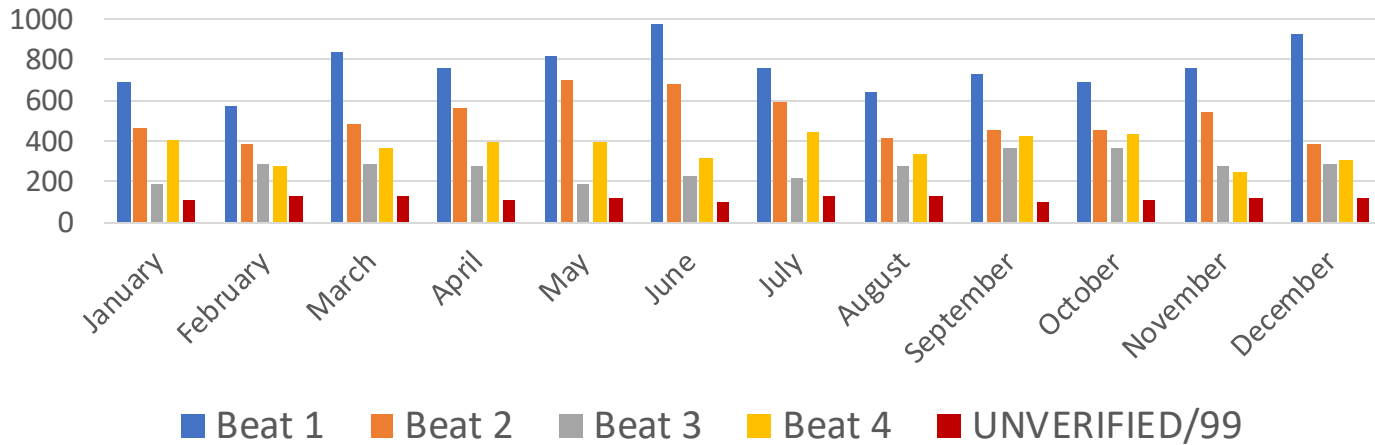

Statesville Police Department Telecommunications & Records Division

2025 – Admin/911 Calls for Service