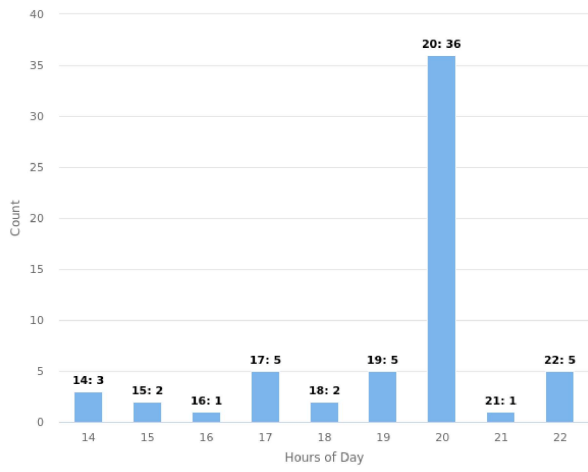

Multi-dimension Overview

01/10/2026 - 02/10/2026

Hours of Day

Incident Category by Day of Week

01/10/2026 - 02/10/2026

Incident Category	Sun	Mon	Tue	Wed	Thu	Fri	Sat	Total
Trespass - Loitering	1	3	3	1	1	3		12
Suspicious Person			1					1
Found Property	1	2	2	4	1			10
Illegal Dumping / Litter		1						1
Trespass - Camping	4	5	4	4	1	1	2	21
Trespass - Refusal to Leave							1	1
Intoxication (Liquor or Drugs)						1		1
Vandalism	2	1	2			2	1	8
Suspicious Vehicle	1		1	1				3
Parking Violation						1	1	2
Total	9	12	13	10	3	8	5	60