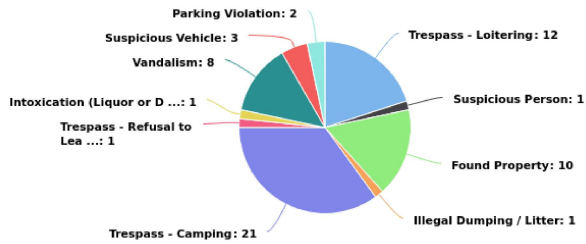

Multi-dimension Overview

01/10/2026 - 02/10/2026

Incident Category